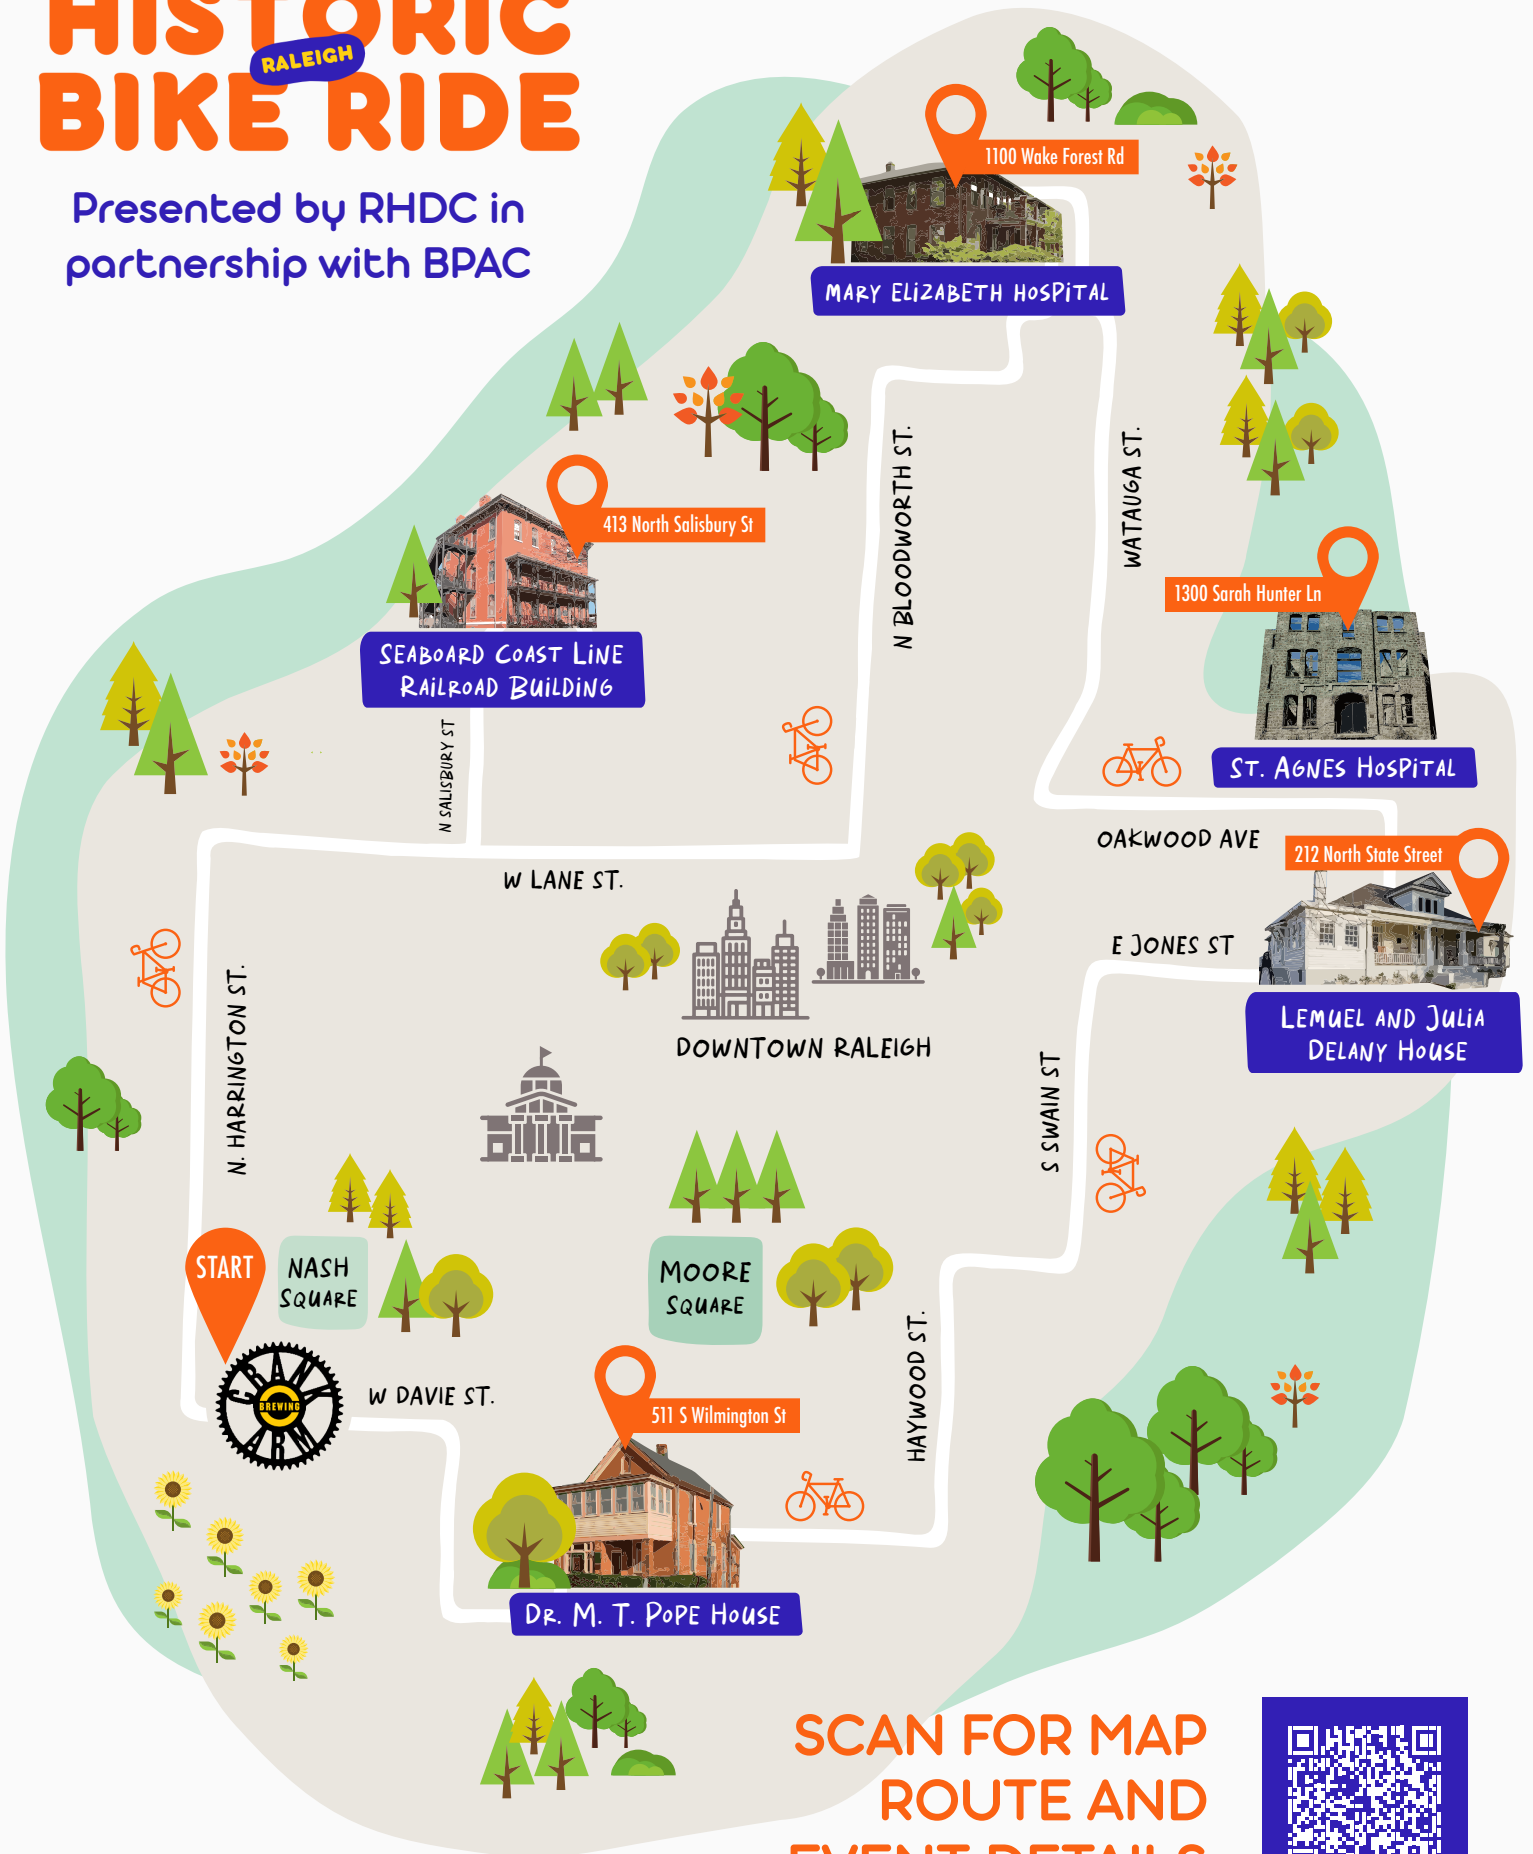

HISTORIC BIKE RIDE

RALEIGH

Presented by RHDC in partnership with BPAC

SCAN FOR MAP
ROUTE AND
EVENT DETAILS