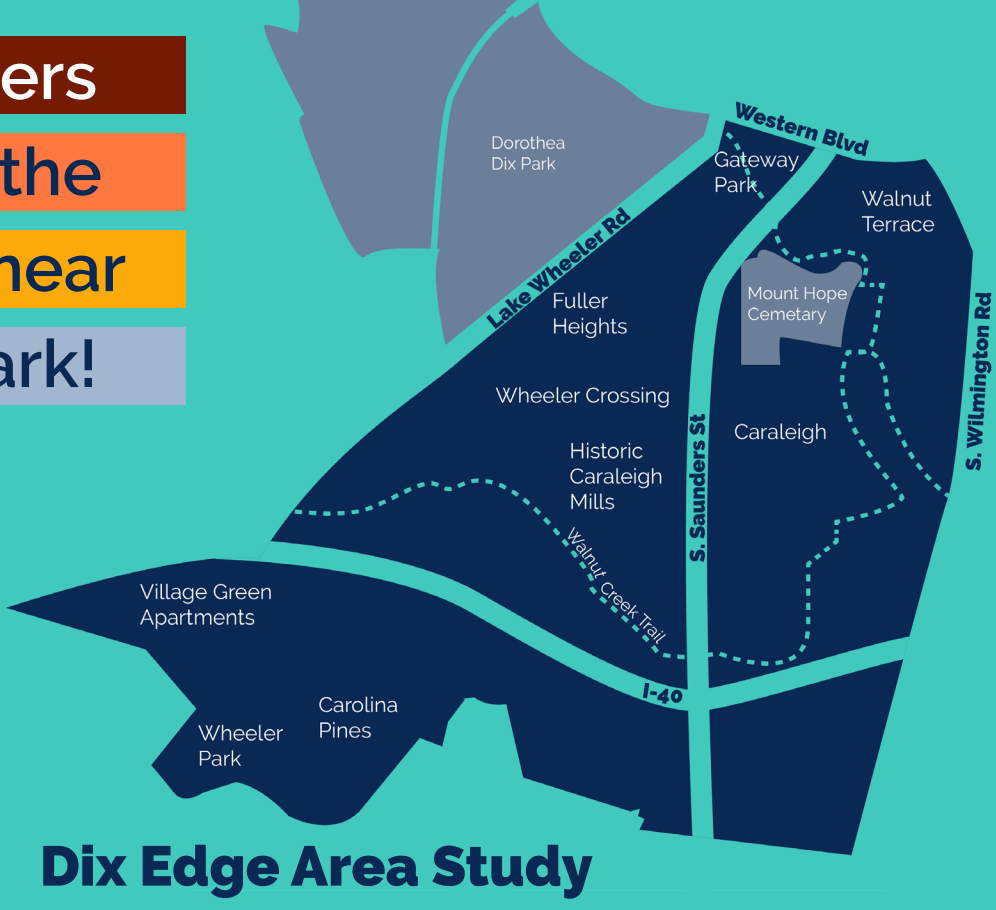

Your input matters

to the future of the

neighborhoods near

Dorothea Dix Park!

TAKE THE SURVEY!

publicinput.com/O2268

Complete the survey to be entered to win a gift basket from a local business!

Dix Edge Area Study

WHY PARTICIPATE?

Help keep housing affordable, improve transportation, and keep your favorite businesses and customers in the area!

¡Su opinión es importante

para el futuro de los

vecindarios cerca del

parque Dorothea Dix!