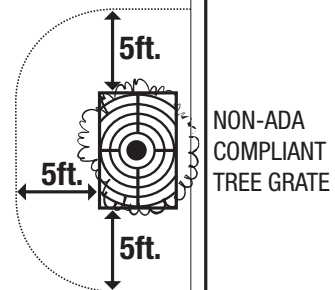

NEWSRACKS: Standards

Maximum dimensions for newsrack in Downtown Overlay District

Newsracks at corners must not extend into intersection sight triangles.

Clear space requirements around tree grates

NEWSRACKS: Location Parameters

- No further than 6 in. from private property line parallel to street.
- Cannot block windows without private property owner's consent.
- Not more than seven free-standing boxes at one qualifying location.
- Only one grouping (limit of 7) per street block face