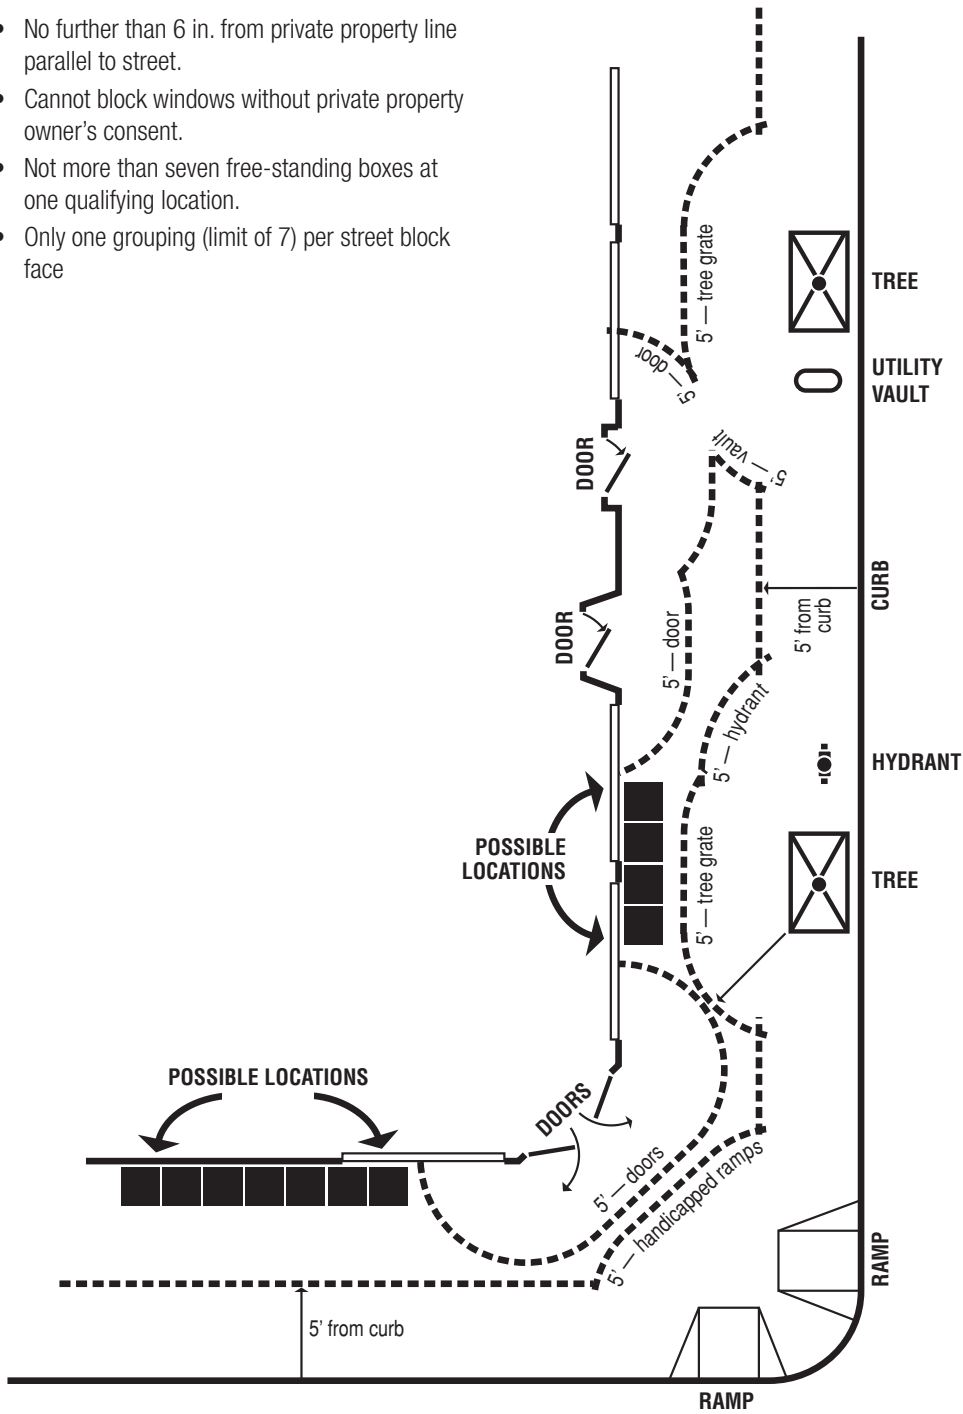

NEWSRACKS: Standards

Maximum dimensions for newsrack in Downtown Overlay District

Newsracks at corners must not extend into intersection sight triangles.

Clear space requirements around tree grates

NEWSRACKS: Location Parameters

- No further than 6 in. from private property line parallel to street.
- Cannot block windows without private property owner's consent.
- Not more than seven free-standing boxes at one qualifying location.
- Only one grouping (limit of 7) per street block face

MODULAR NEWSRACKS: Locations

Fayetteville Street blocks showing modular newsrack locations.

Fayetteville Street

MODULAR NEWSRACKS: Locations

Fayetteville Street blocks showing modular newsrack locations.