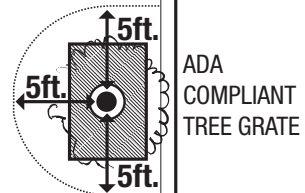

NEWSRACKS: Standards

Maximum dimensions for newsrack in Downtown Overlay District

Newsracks at corners must not extend into intersection sight triangles.

Clear space requirements around tree grates

NEWSRACKS: Location Parameters

- No further than 6 in. from private property line parallel to street.
- Cannot block windows without private property owner's consent.
- Not more than seven free-standing boxes at one qualifying location.
- Only one grouping (limit of 7) per street block face