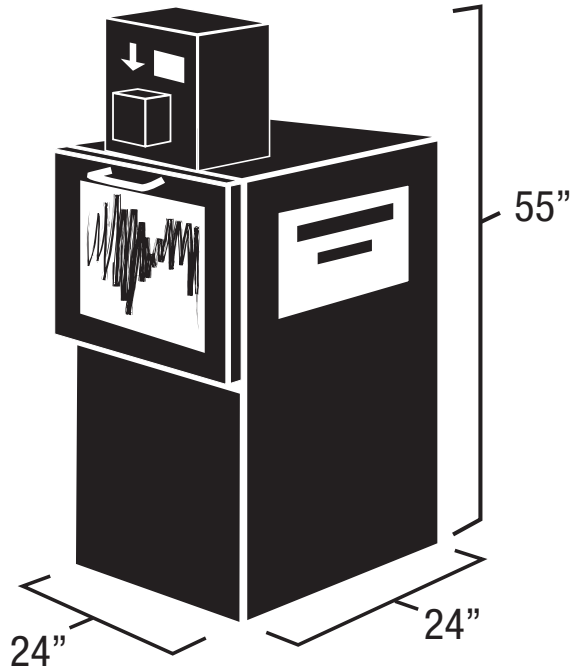

NEWSRACKS: Standards

Maximum dimensions for newsrack in Downtown Overlay District

Newsracks at corners must not extend into intersection sight triangles.

Clear space requirements around tree grates

NEWSRACKS: Location Parameters

- No further than 6 in. from private property line parallel to street.
- Cannot block windows without private property owner's consent.
- Not more than seven free-standing boxes at one qualifying location.
- Only one grouping (limit of 7) per street block face