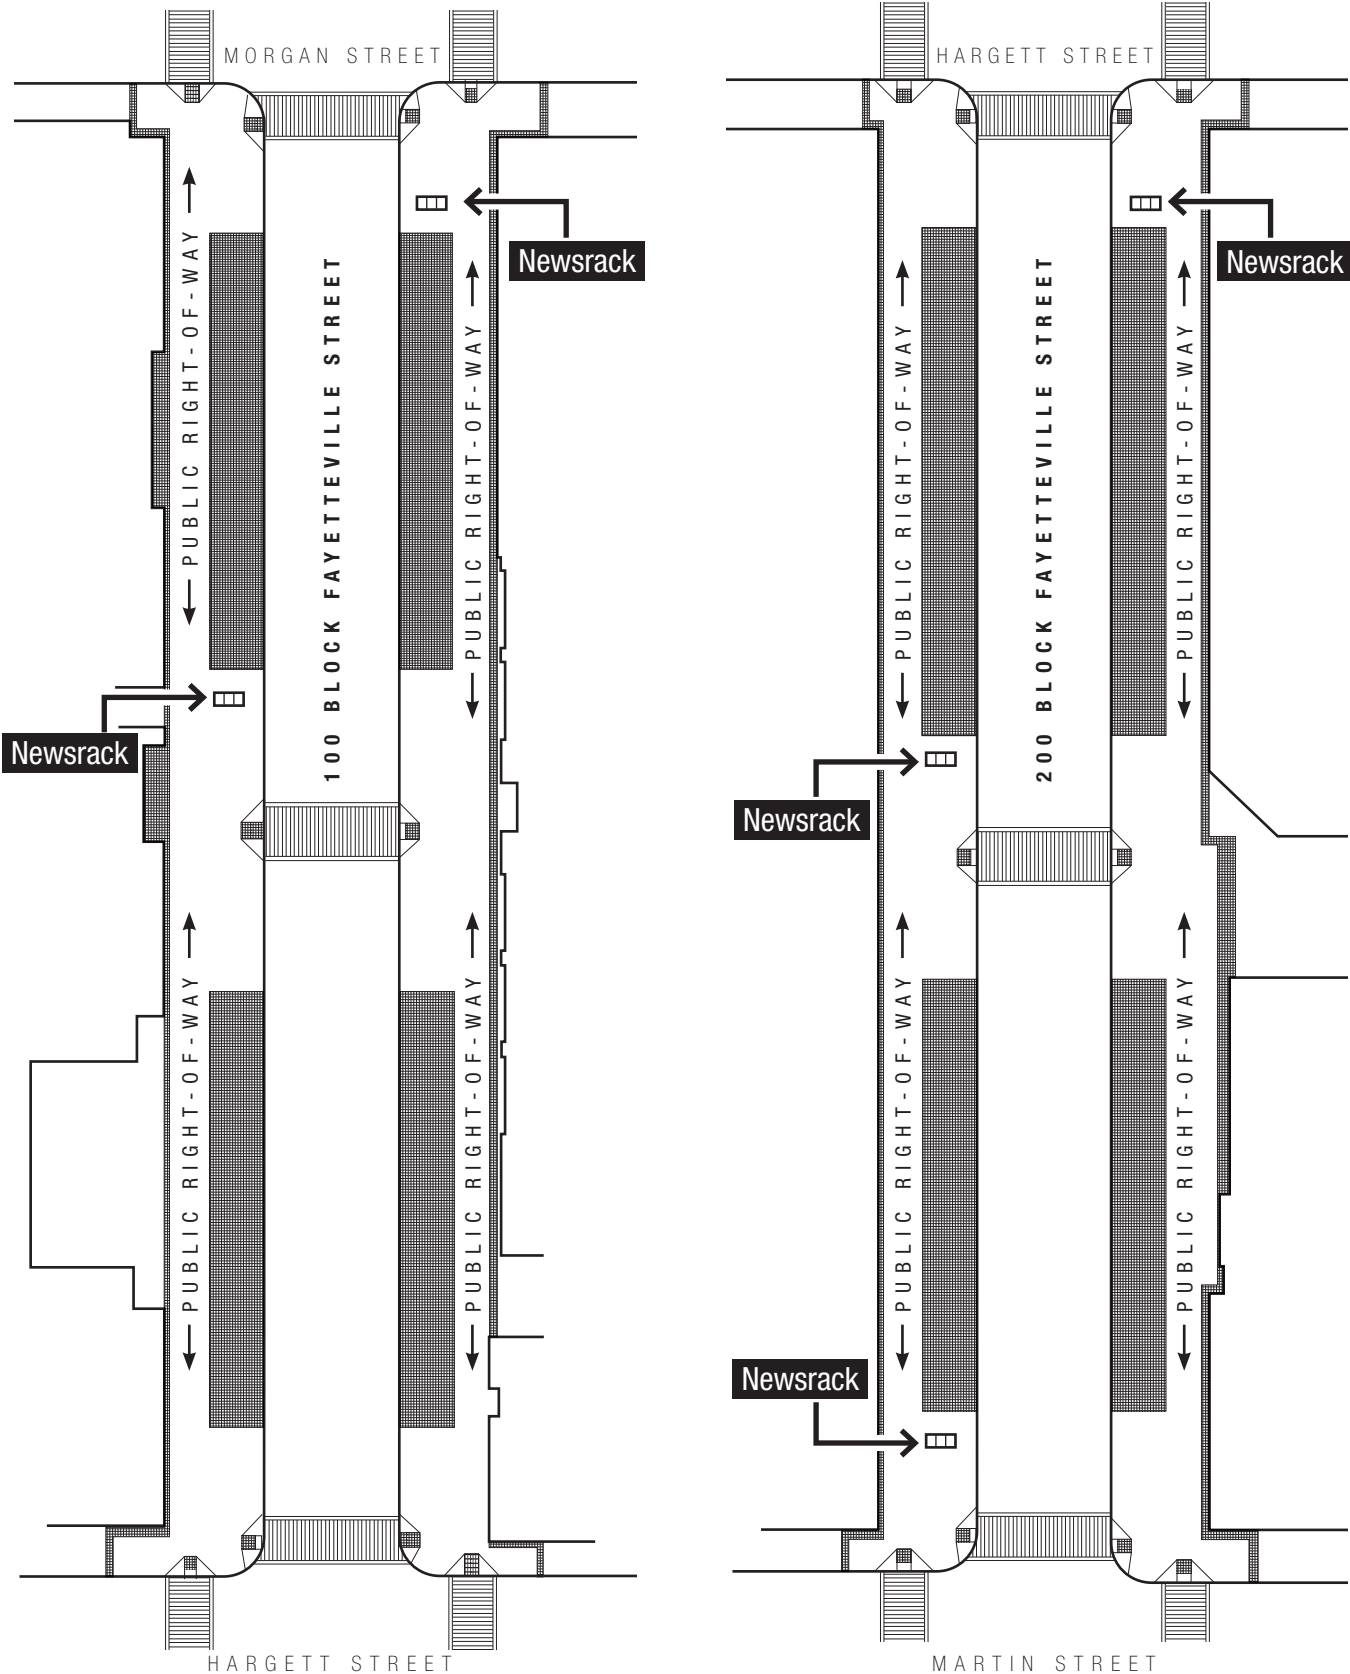

NEWSRACKS: Standards

Maximum dimensions for newsrack in Downtown Overlay District

Newsracks at corners must not extend into intersection sight triangles.

Clear space requirements around tree grates

NEWSRACKS: Location Parameters

- No further than 6 in. from private property line parallel to street.
- Cannot block windows without private property owner's consent.
- Not more than seven free-standing boxes at one qualifying location.
- Only one grouping (limit of 7) per street block face

MODULAR NEWSRACKS: Locations

Fayetteville Street blocks showing modular newsrack locations.

Fayetteville Street

MODULAR NEWSRACKS: Locations

Fayetteville Street blocks showing modular newsrack locations.