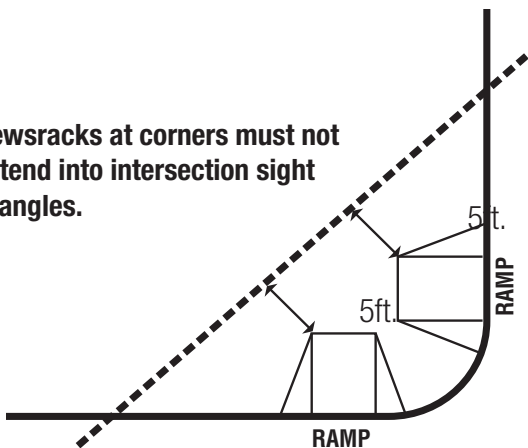

NEWSRACKS: Standards

Maximum dimensions for newsrack in Downtown Overlay District

Newsracks at corners must not extend into intersection sight triangles.

Clear space requirements around tree grates

NEWSRACKS: Location Parameters

- No further than 6 in. from private property line parallel to street.
- Cannot block windows without private property owner's consent.
- Not more than seven free-standing boxes at one qualifying location.
- Only one grouping (limit of 7) per street block face