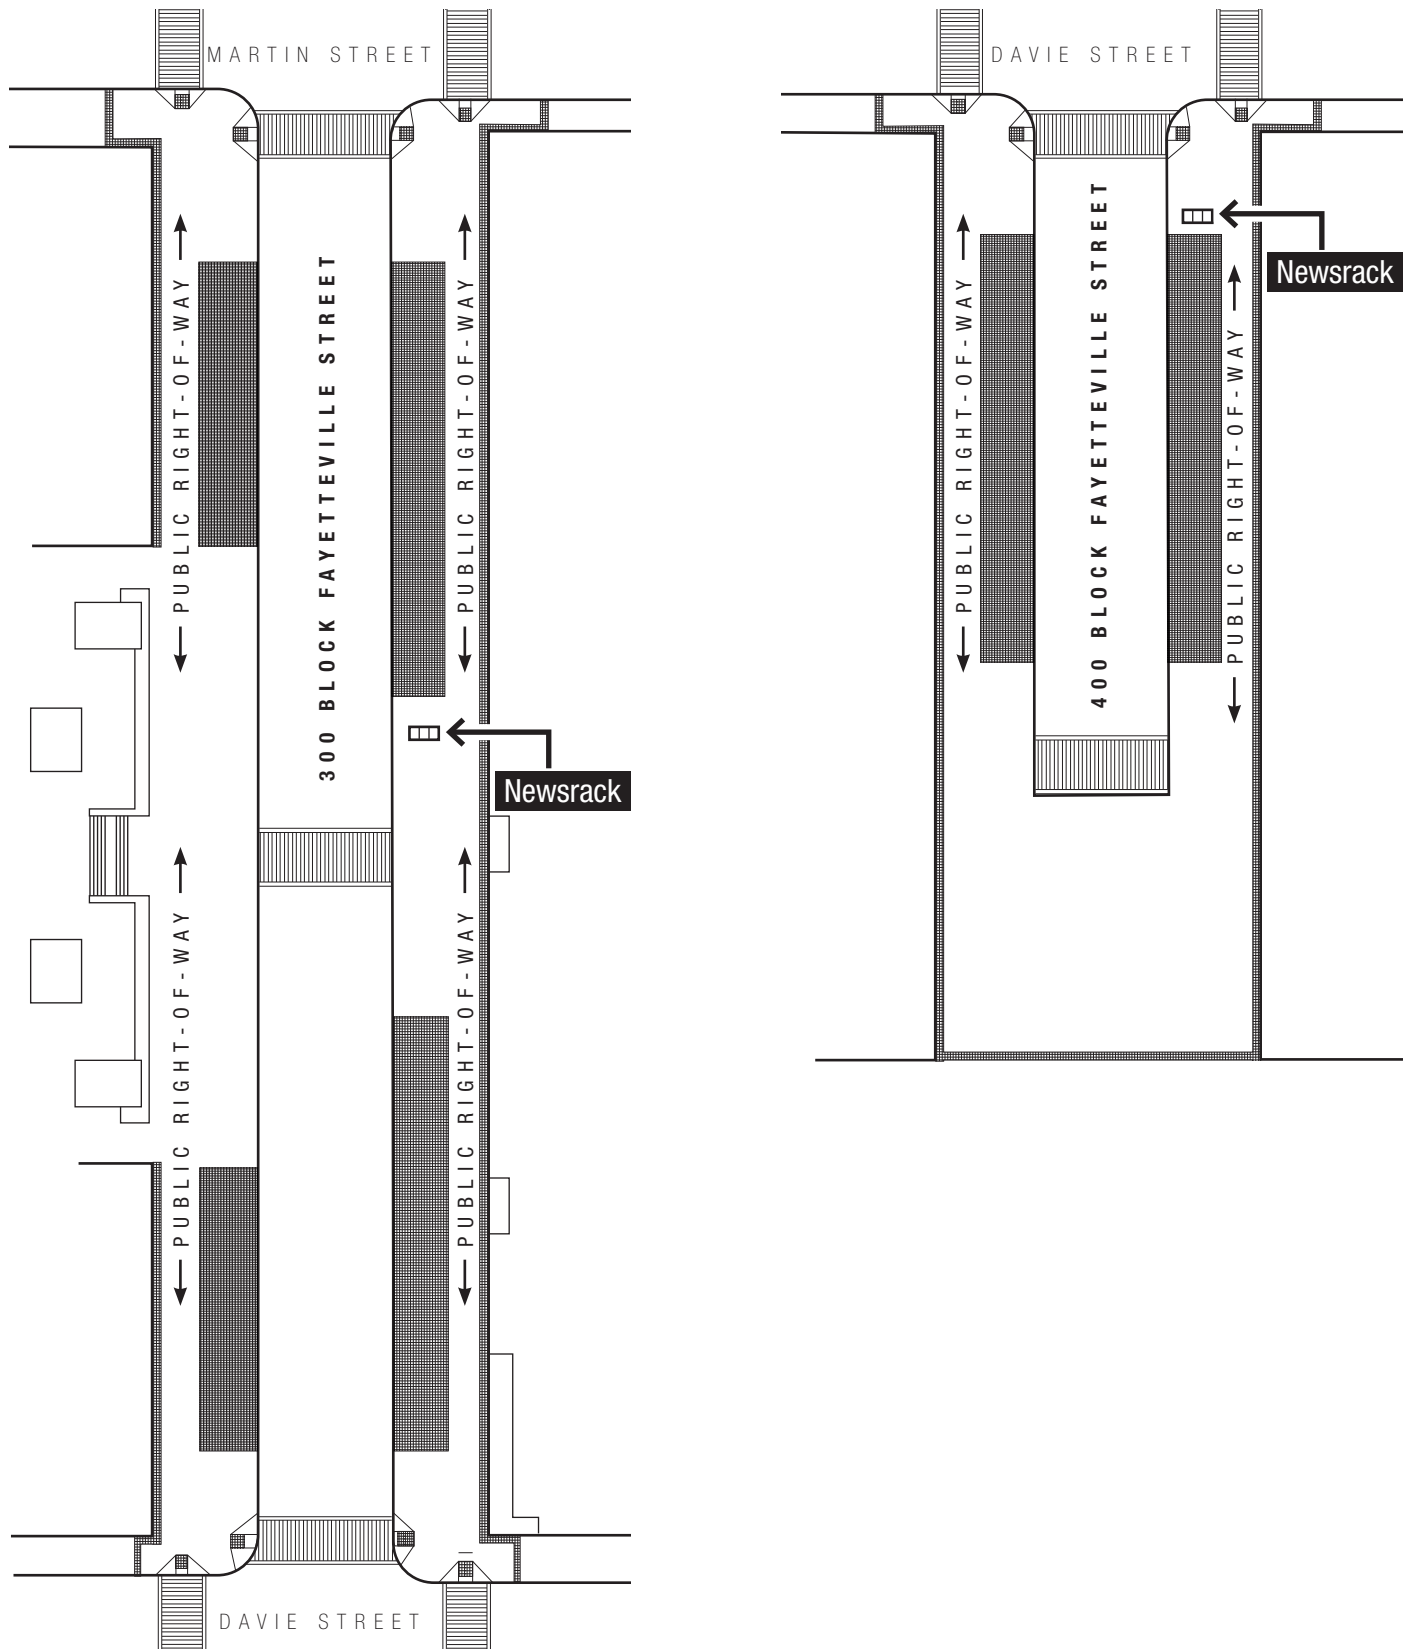

NEWSRACKS: Standards

Maximum dimensions for newsrack in Downtown Overlay District

Newsracks at corners must not extend into intersection sight triangles.

Clear space requirements around tree grates

NEWSRACKS: Location Parameters

- No further than 6 in. from private property line parallel to street.
- Cannot block windows without private property owner's consent.
- Not more than seven free-standing boxes at one qualifying location.
- Only one grouping (limit of 7) per street block face

MODULAR NEWSRACKS: Locations

Fayetteville Street blocks showing modular newsrack locations.

Fayetteville Street

MODULAR NEWSRACKS: Locations

Fayetteville Street blocks showing modular newsrack locations.