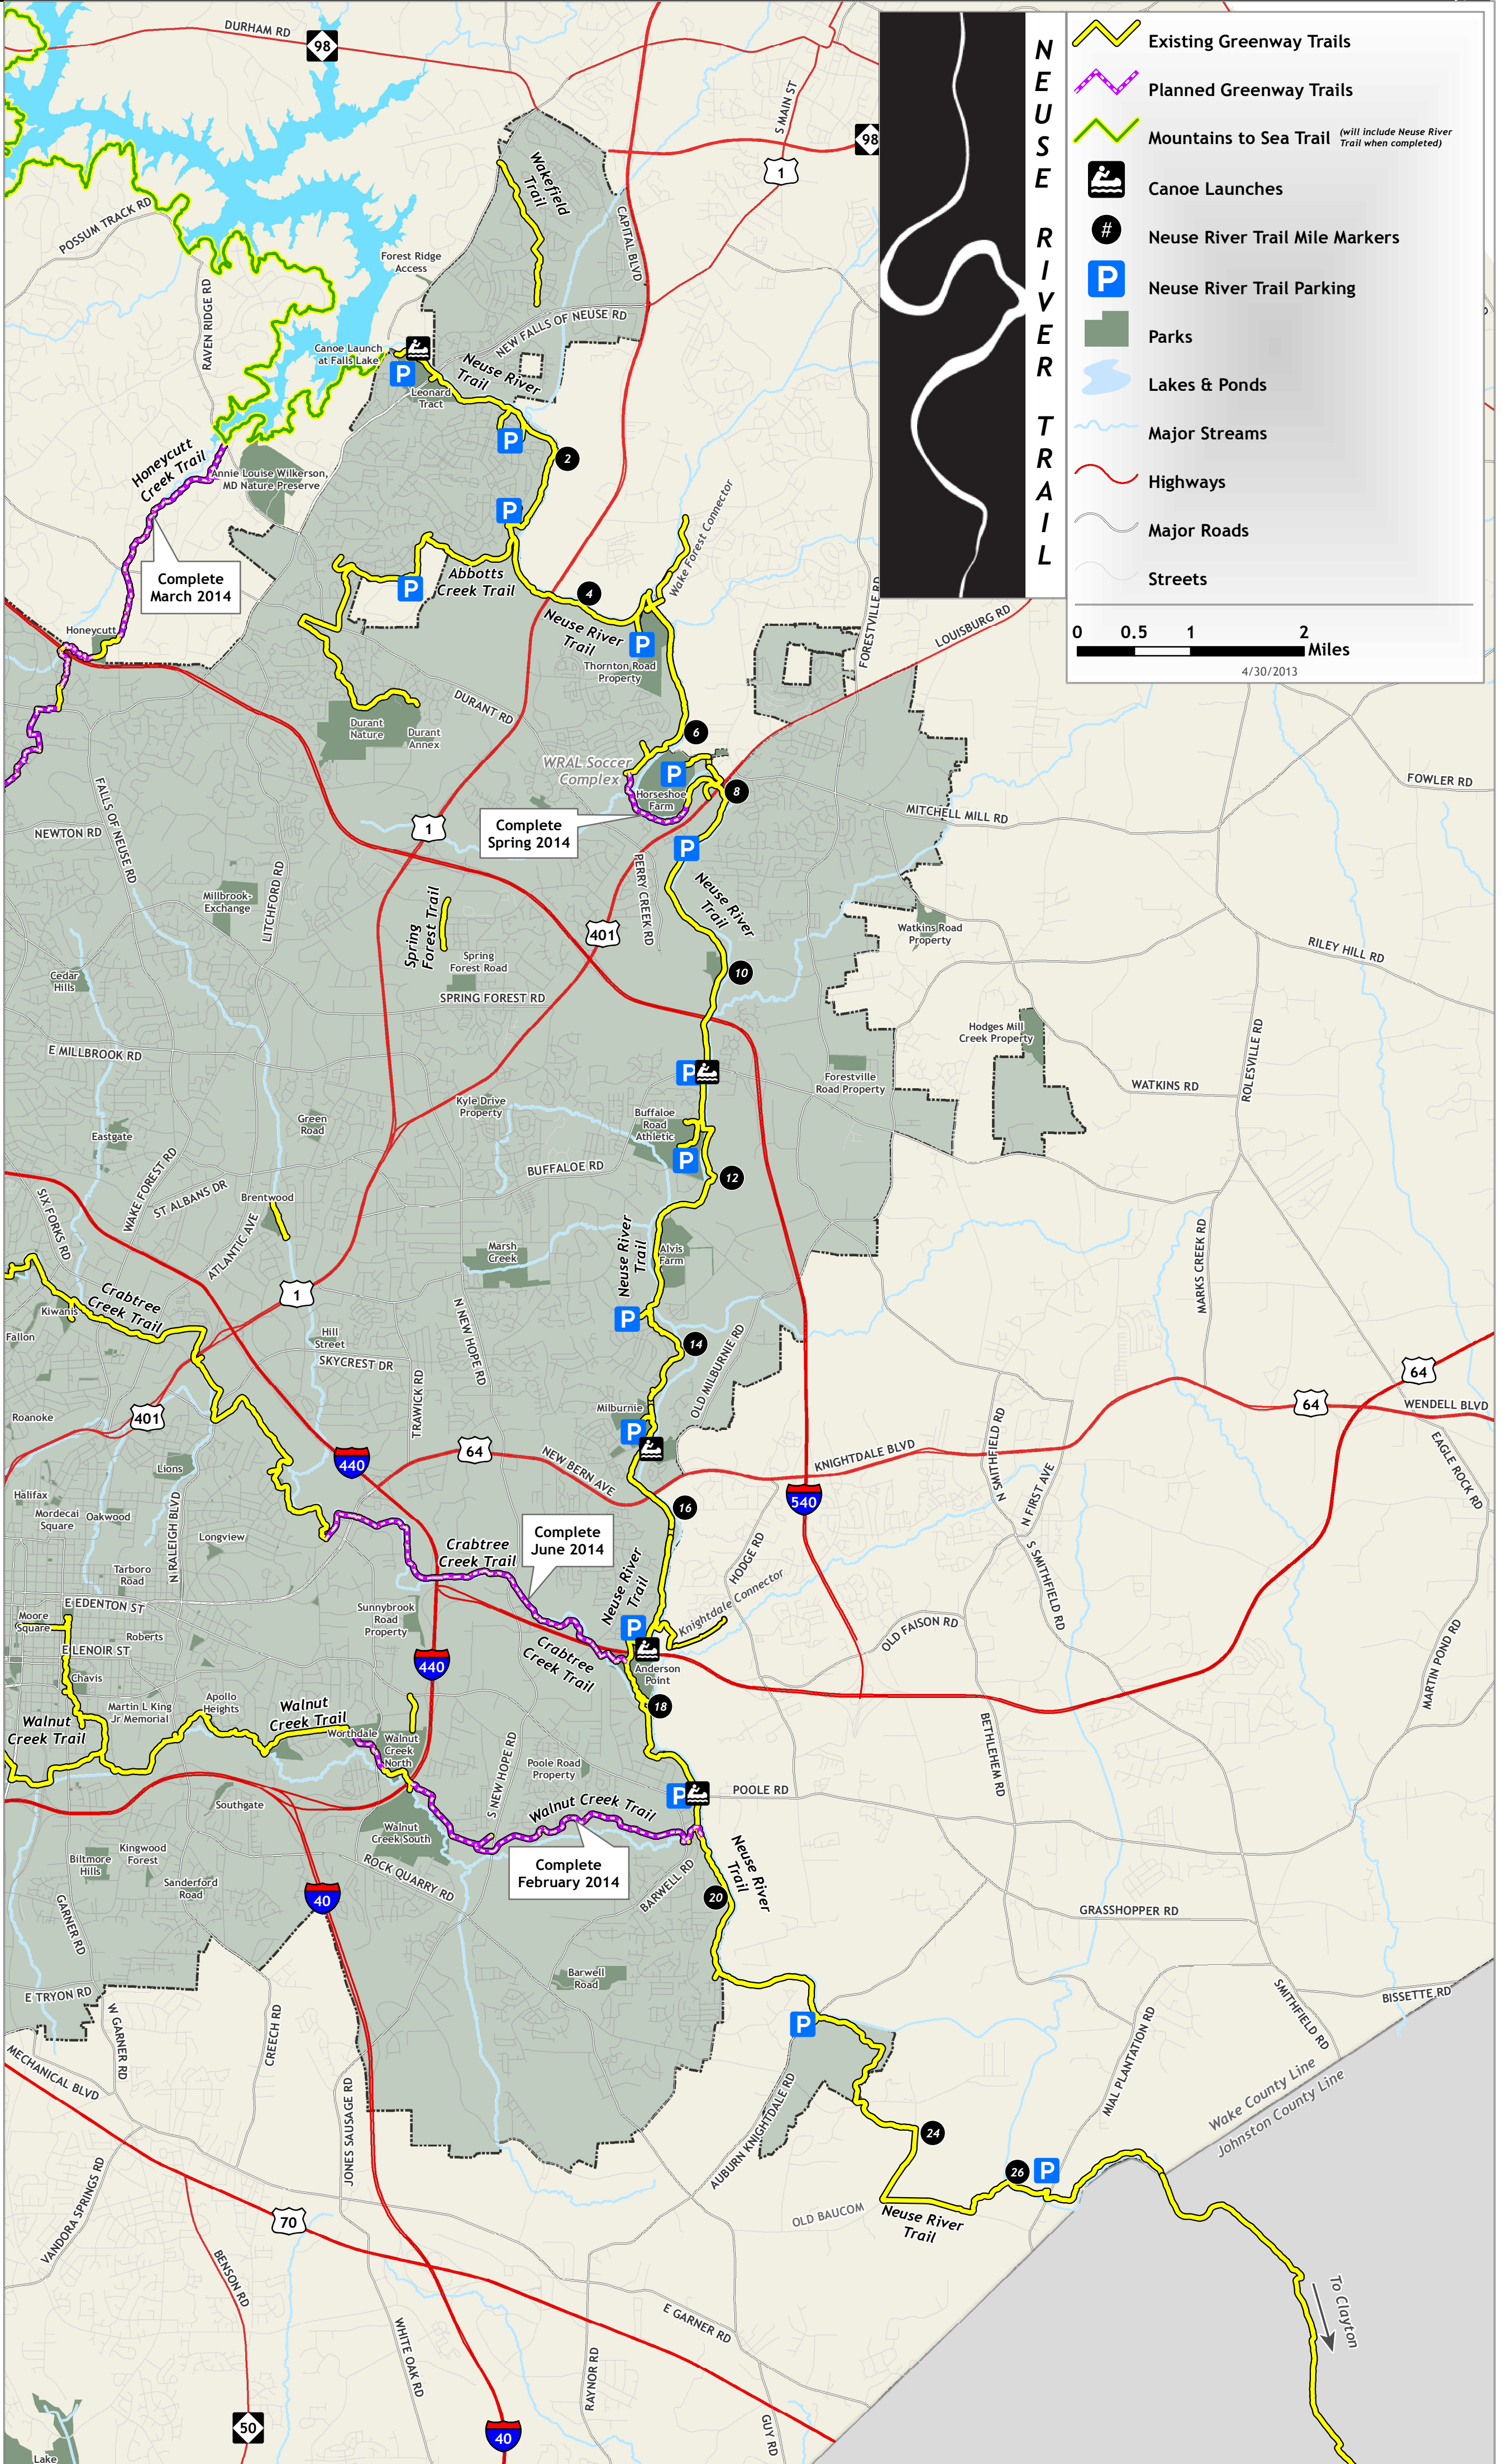

Neuse River Trail

NEUSE RIVER TRAIL

- Existing Greenway Trails
- Planned Greenway Trails
- Mountains to Sea Trail *(will include Neuse River Trail when completed)*
- Canoe Launches
- Neuse River Trail Mile Markers
- Neuse River Trail Parking
- Parks
- Lakes & Ponds
- Major Streams
- Highways
- Major Roads
- Streets

0 0.5 1 2 Miles

4/30/2013