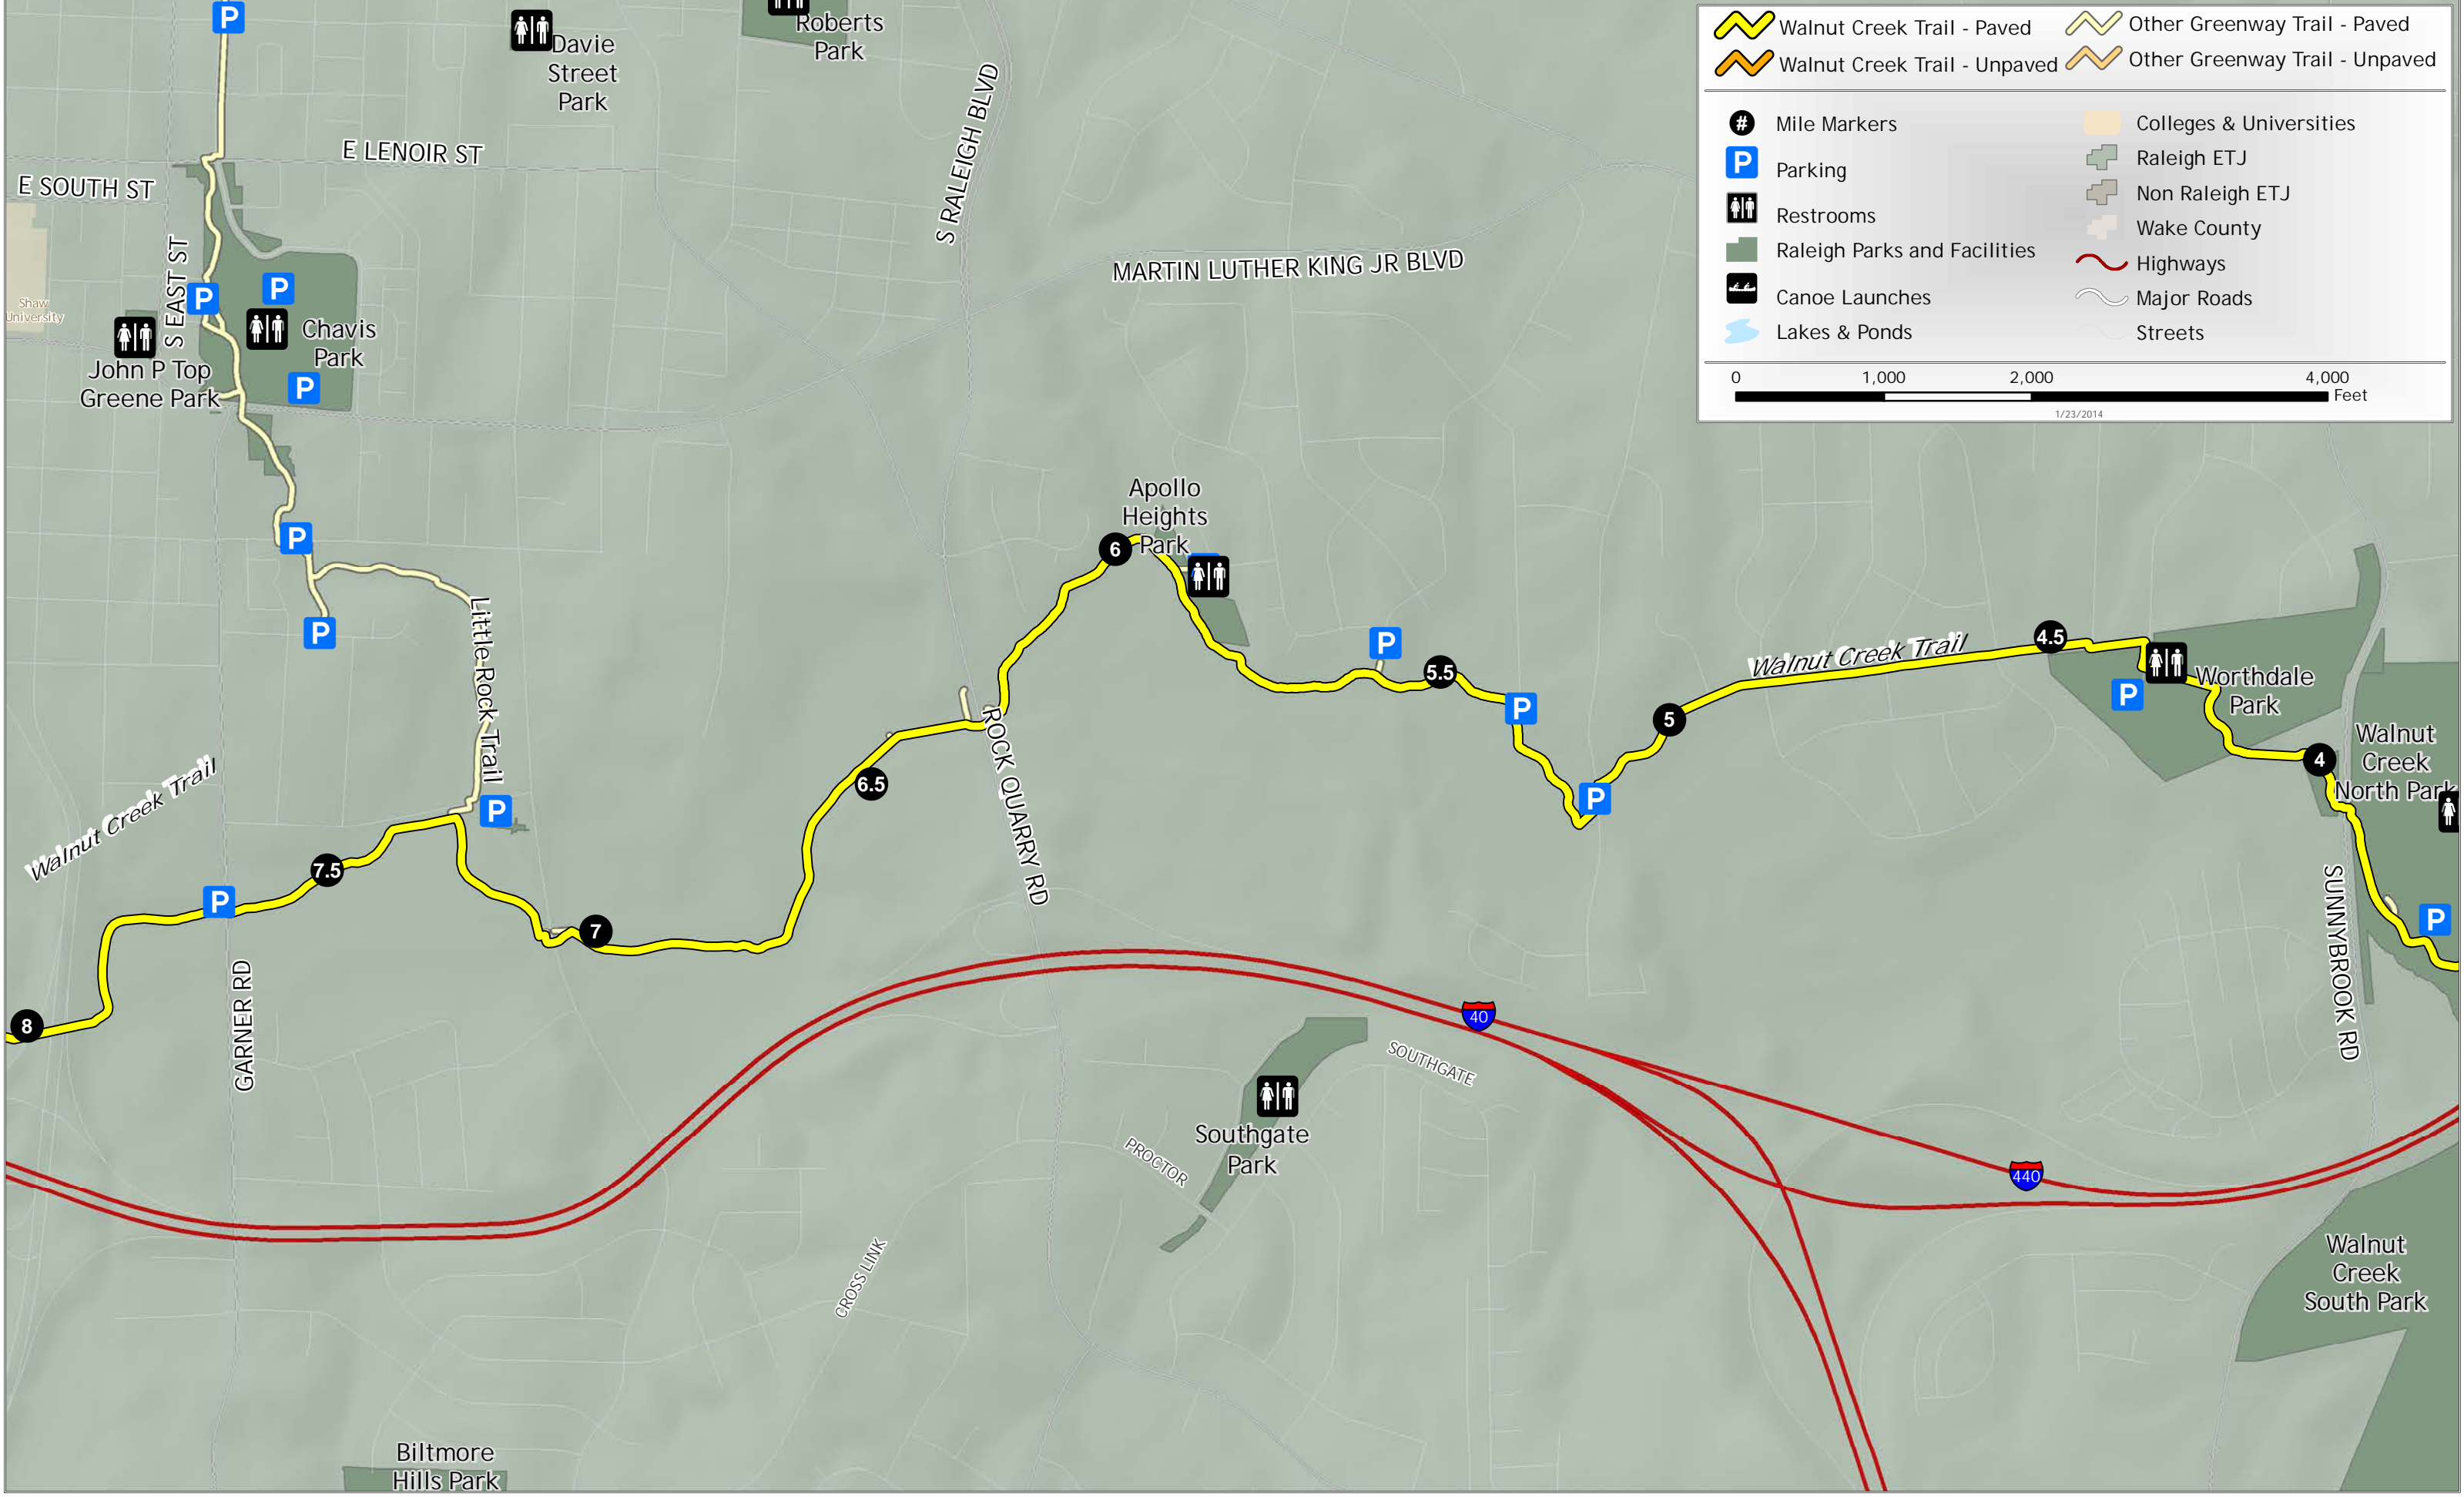

Walnut Creek Trail: 2

Walnut Creek Trail - Paved	Other Greenway Trail - Paved
Walnut Creek Trail - Unpaved	Other Greenway Trail - Unpaved
Mile Markers	Colleges & Universities
Parking	Raleigh ETJ
Restrooms	Non Raleigh ETJ
Raleigh Parks and Facilities	Wake County
Canoe Launches	Highways
Lakes & Ponds	Major Roads
	Streets

0 1,000 2,000 4,000 Feet

1/23/2014