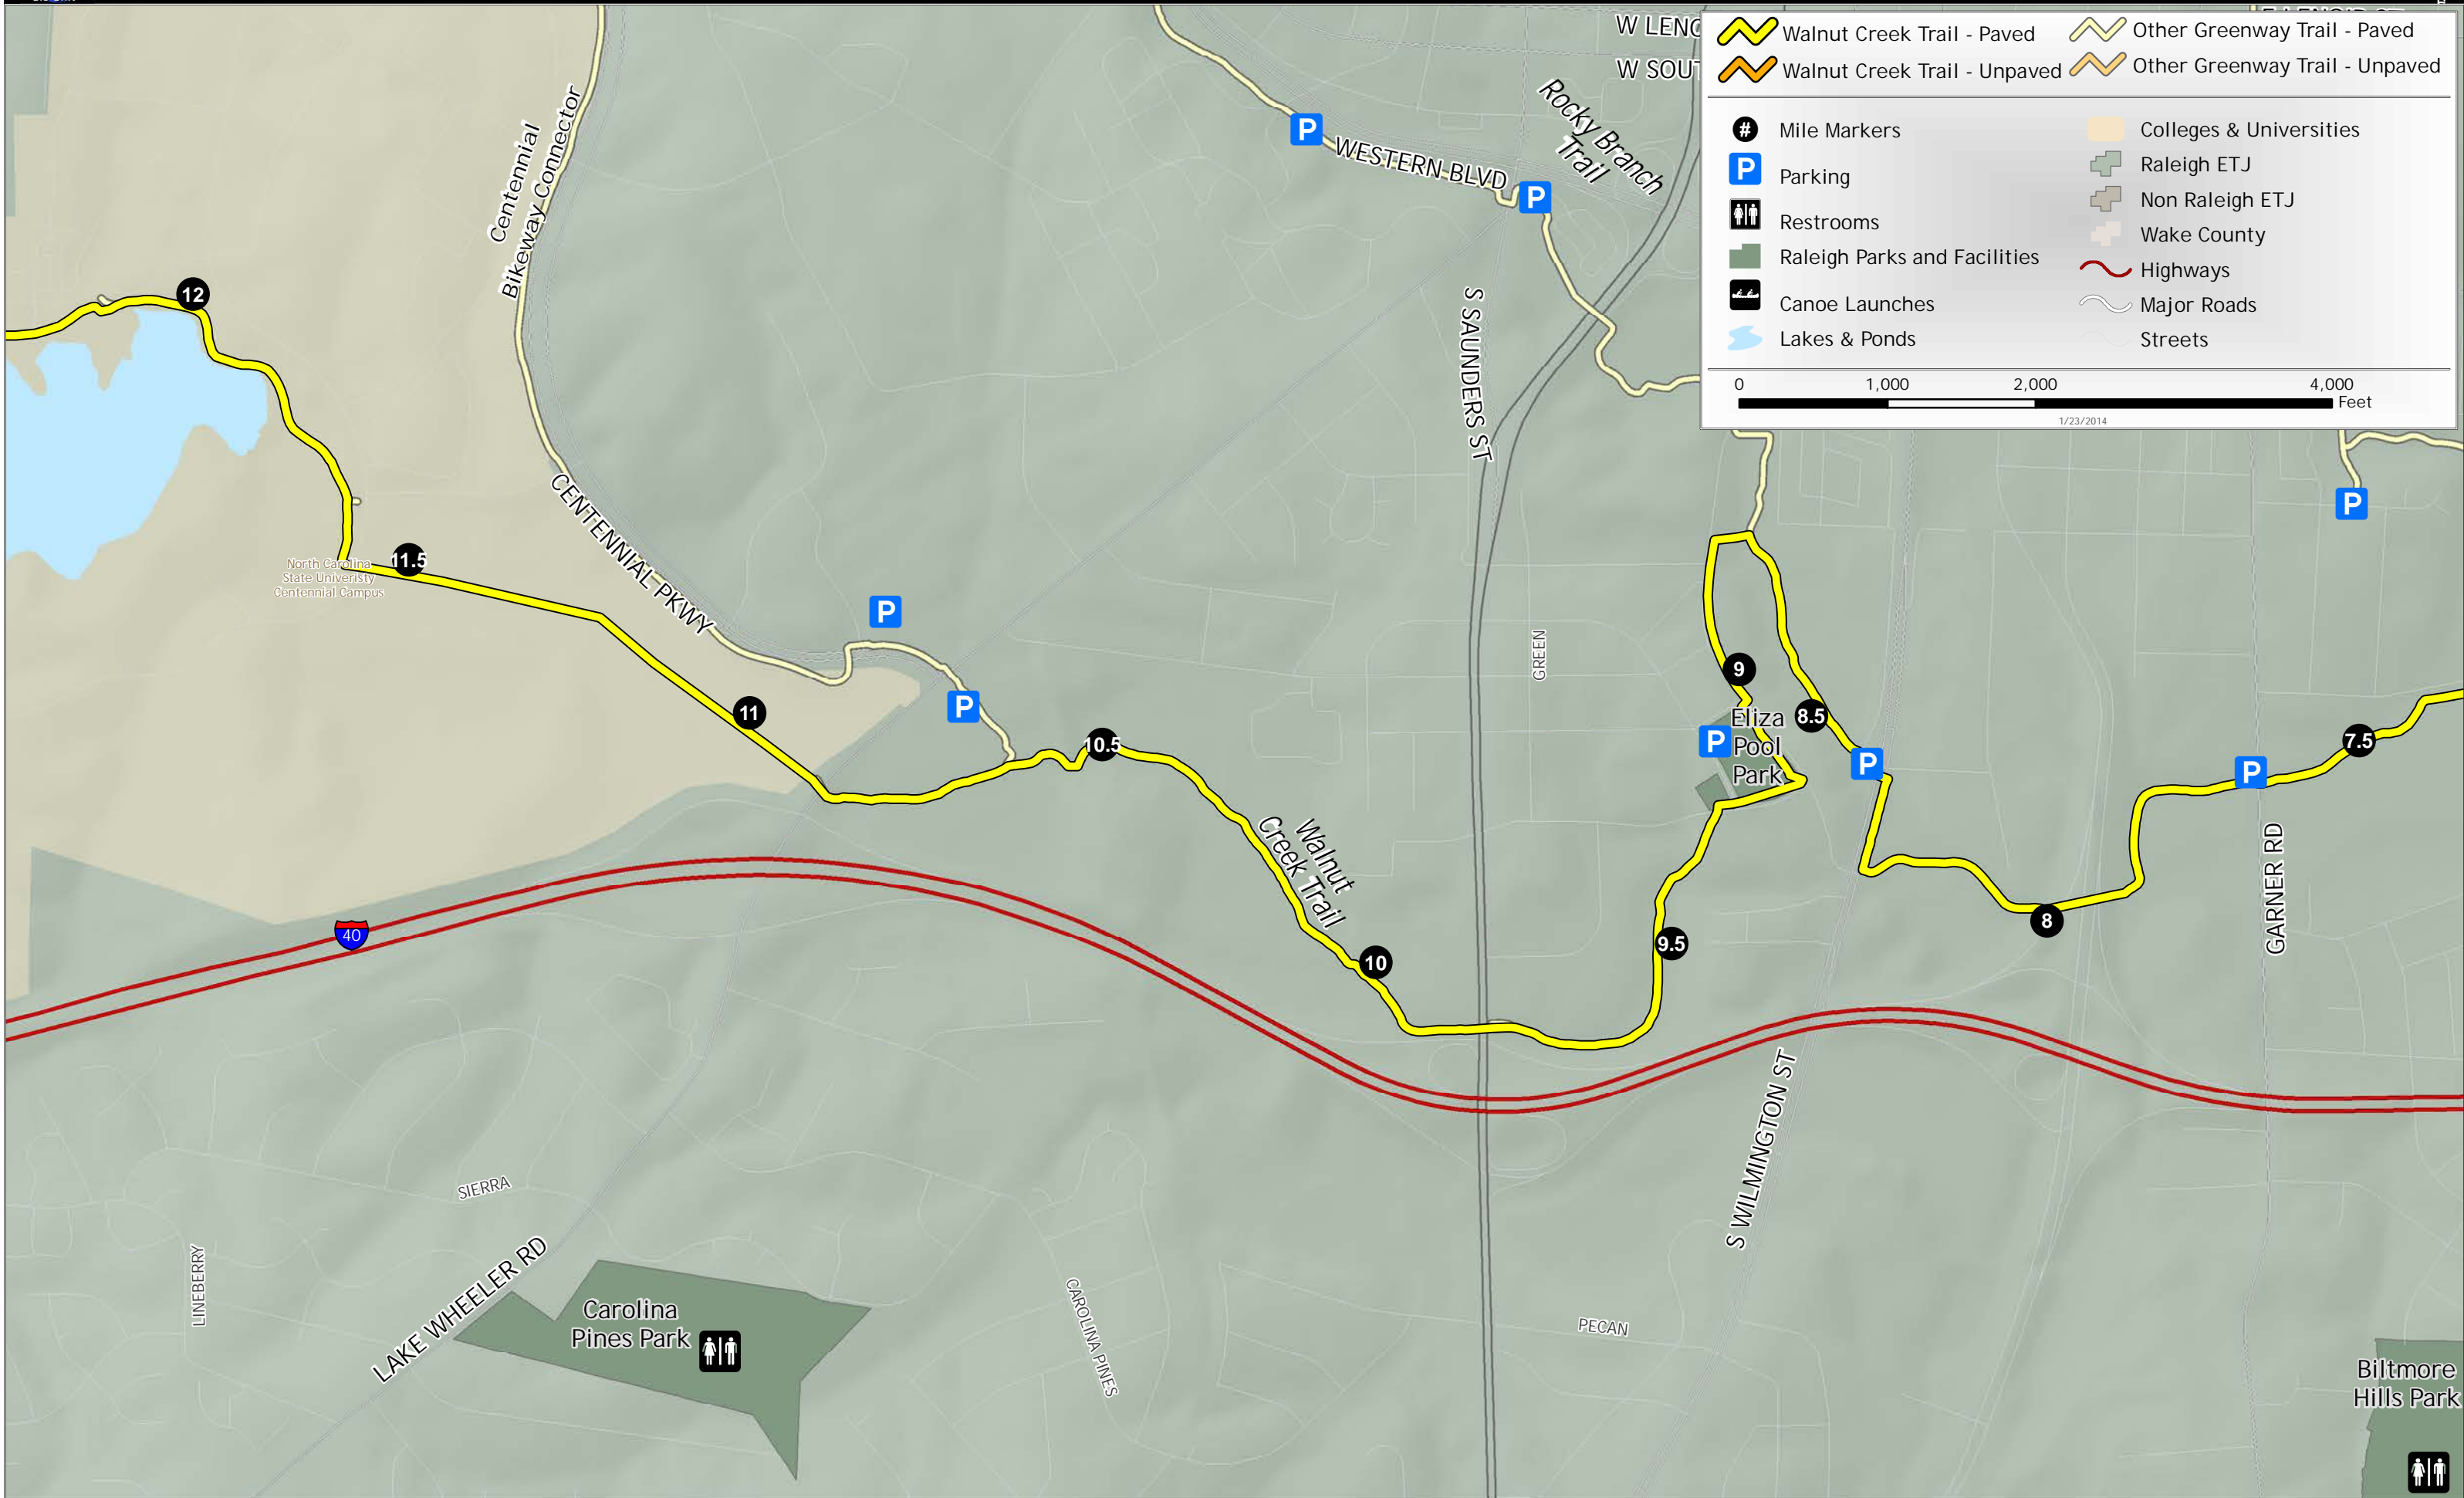

# Walnut Creek Trail: 3

	Walnut Creek Trail - Paved		Other Greenway Trail - Paved
	Walnut Creek Trail - Unpaved		Other Greenway Trail - Unpaved
	Mile Markers		Colleges & Universities
	Parking		Raleigh ETJ
	Restrooms		Non Raleigh ETJ
	Raleigh Parks and Facilities		Wake County
	Canoe Launches		Highways
	Lakes & Ponds		Major Roads
			Streets

0 1,000 2,000 4,000 Feet

1/23/2014