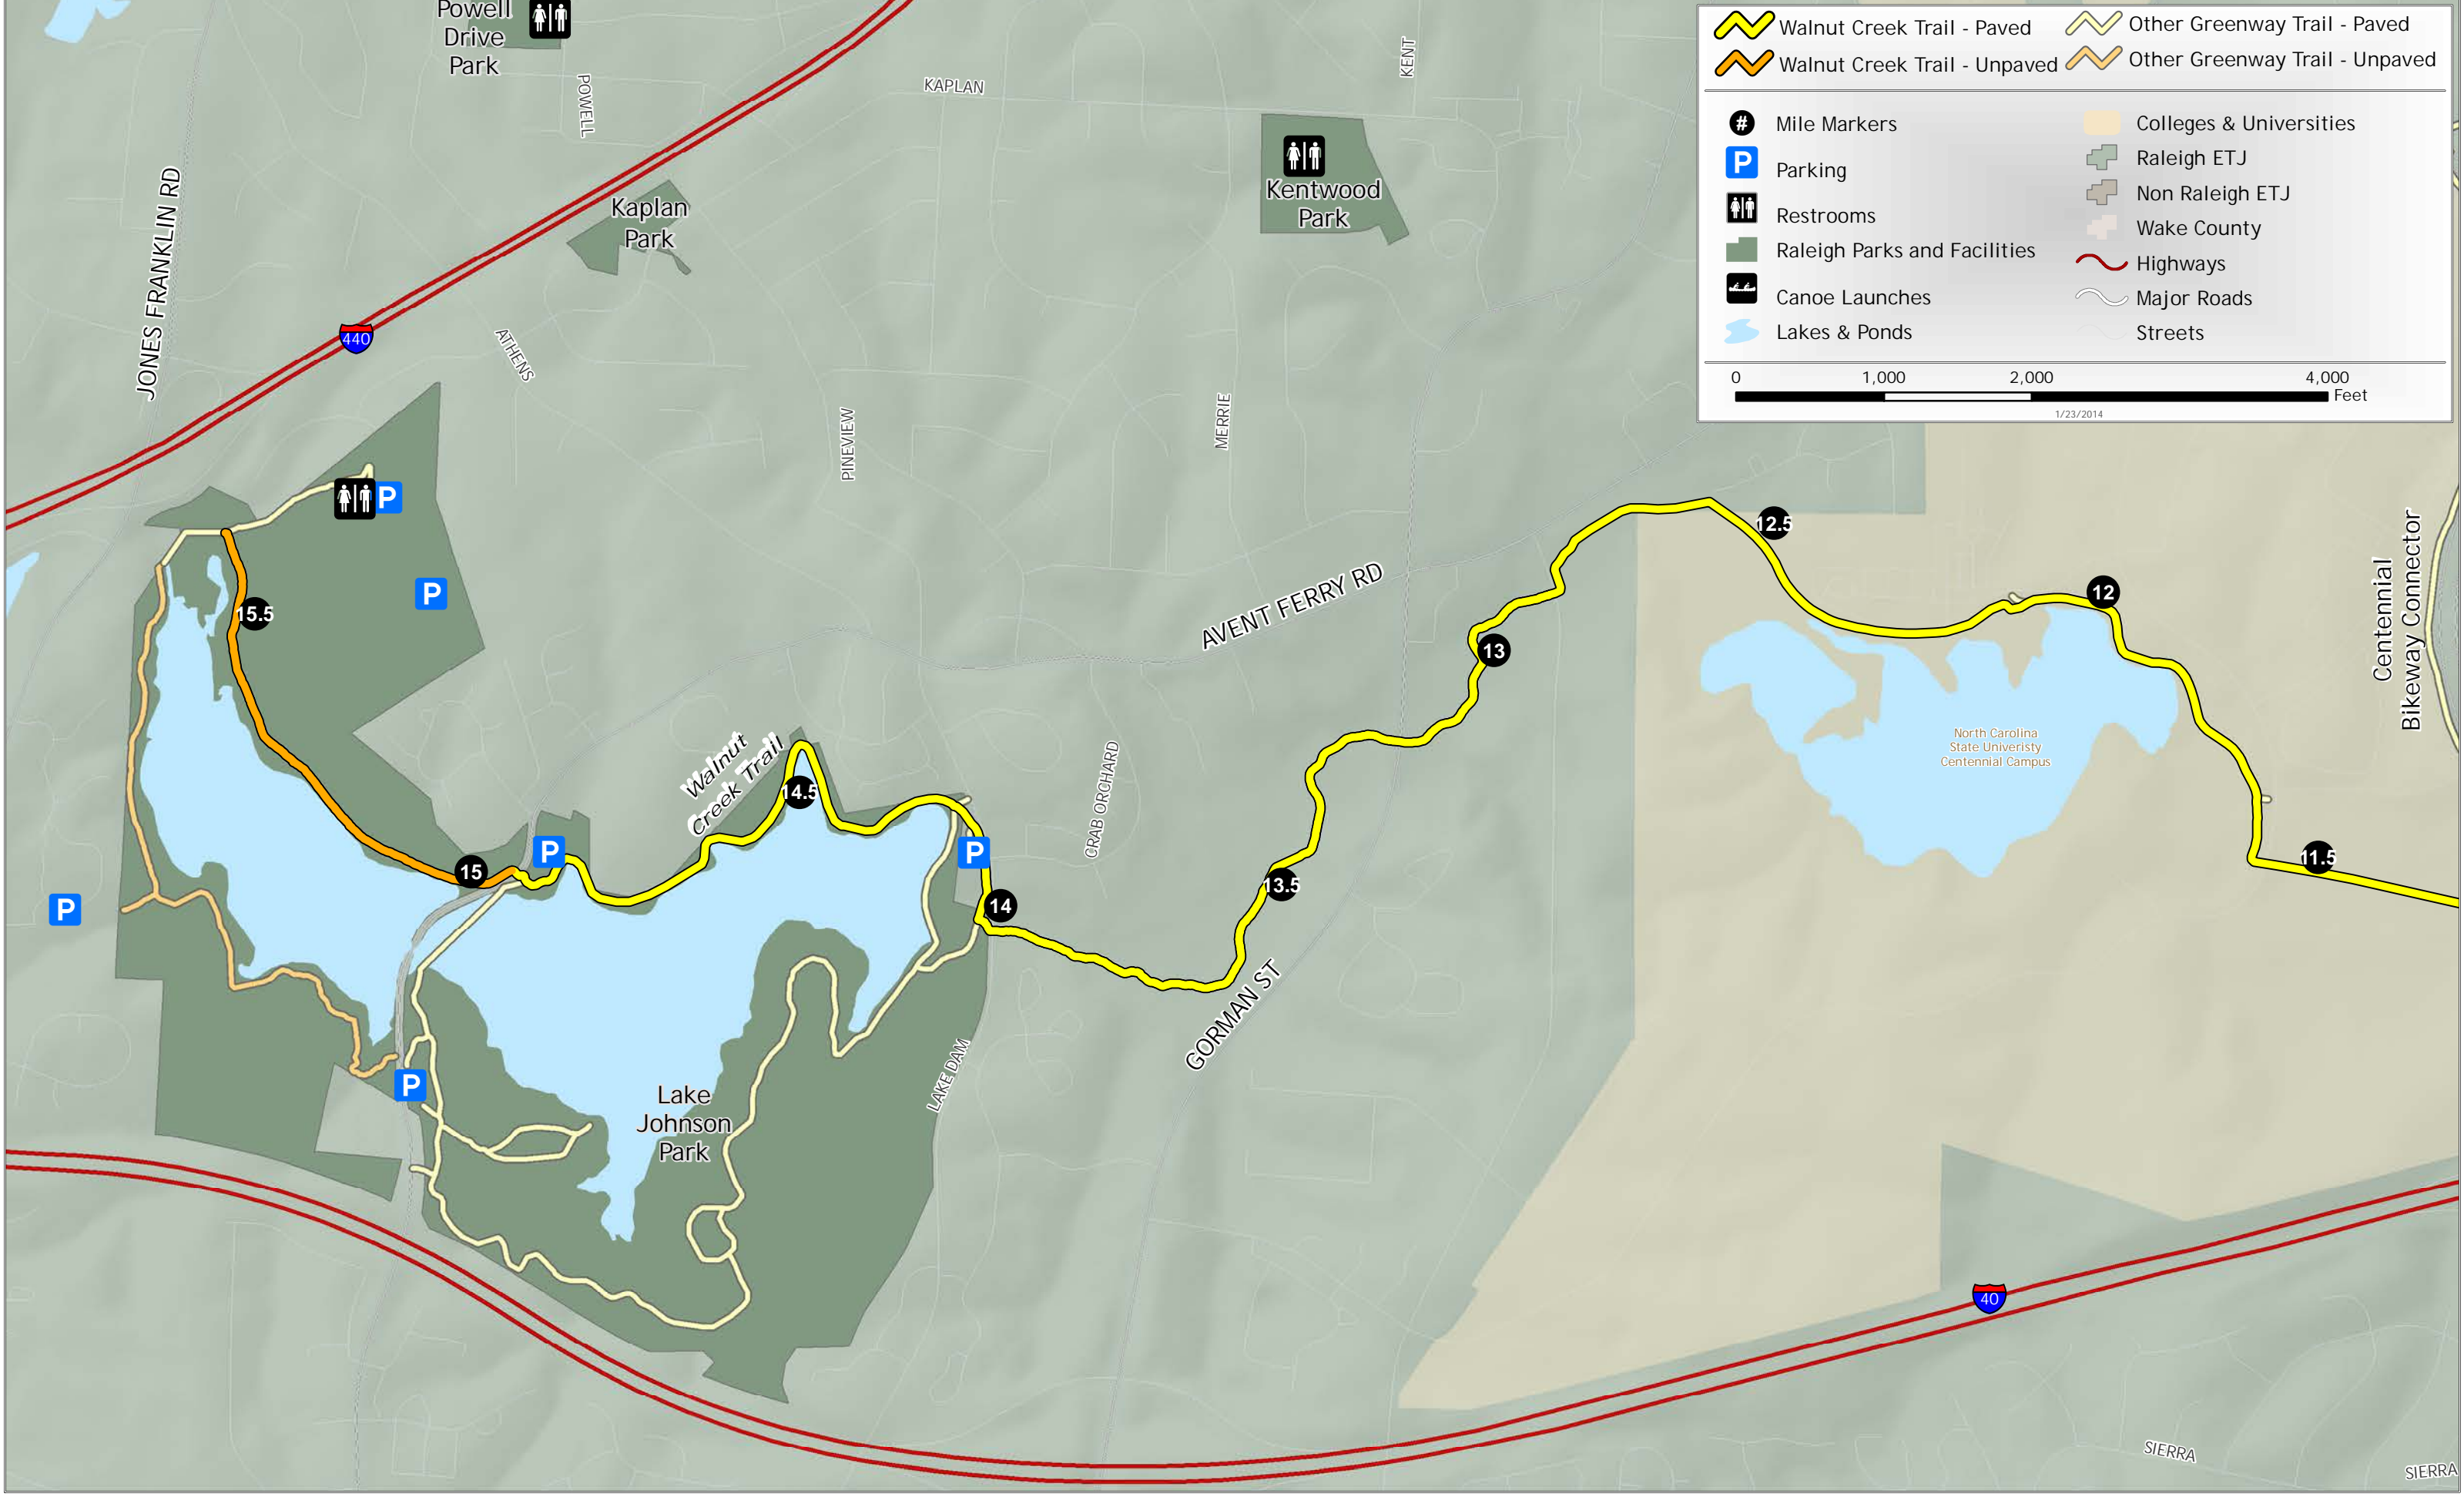

Walnut Creek Trail: 4

Walnut Creek Trail - Paved	Other Greenway Trail - Paved
Walnut Creek Trail - Unpaved	Other Greenway Trail - Unpaved
Mile Markers	Colleges & Universities
Parking	Raleigh ETJ
Restrooms	Non Raleigh ETJ
Raleigh Parks and Facilities	Wake County
Canoe Launches	Highways
Lakes & Ponds	Major Roads
	Streets

0 1,000 2,000 4,000 Feet
1/23/2014