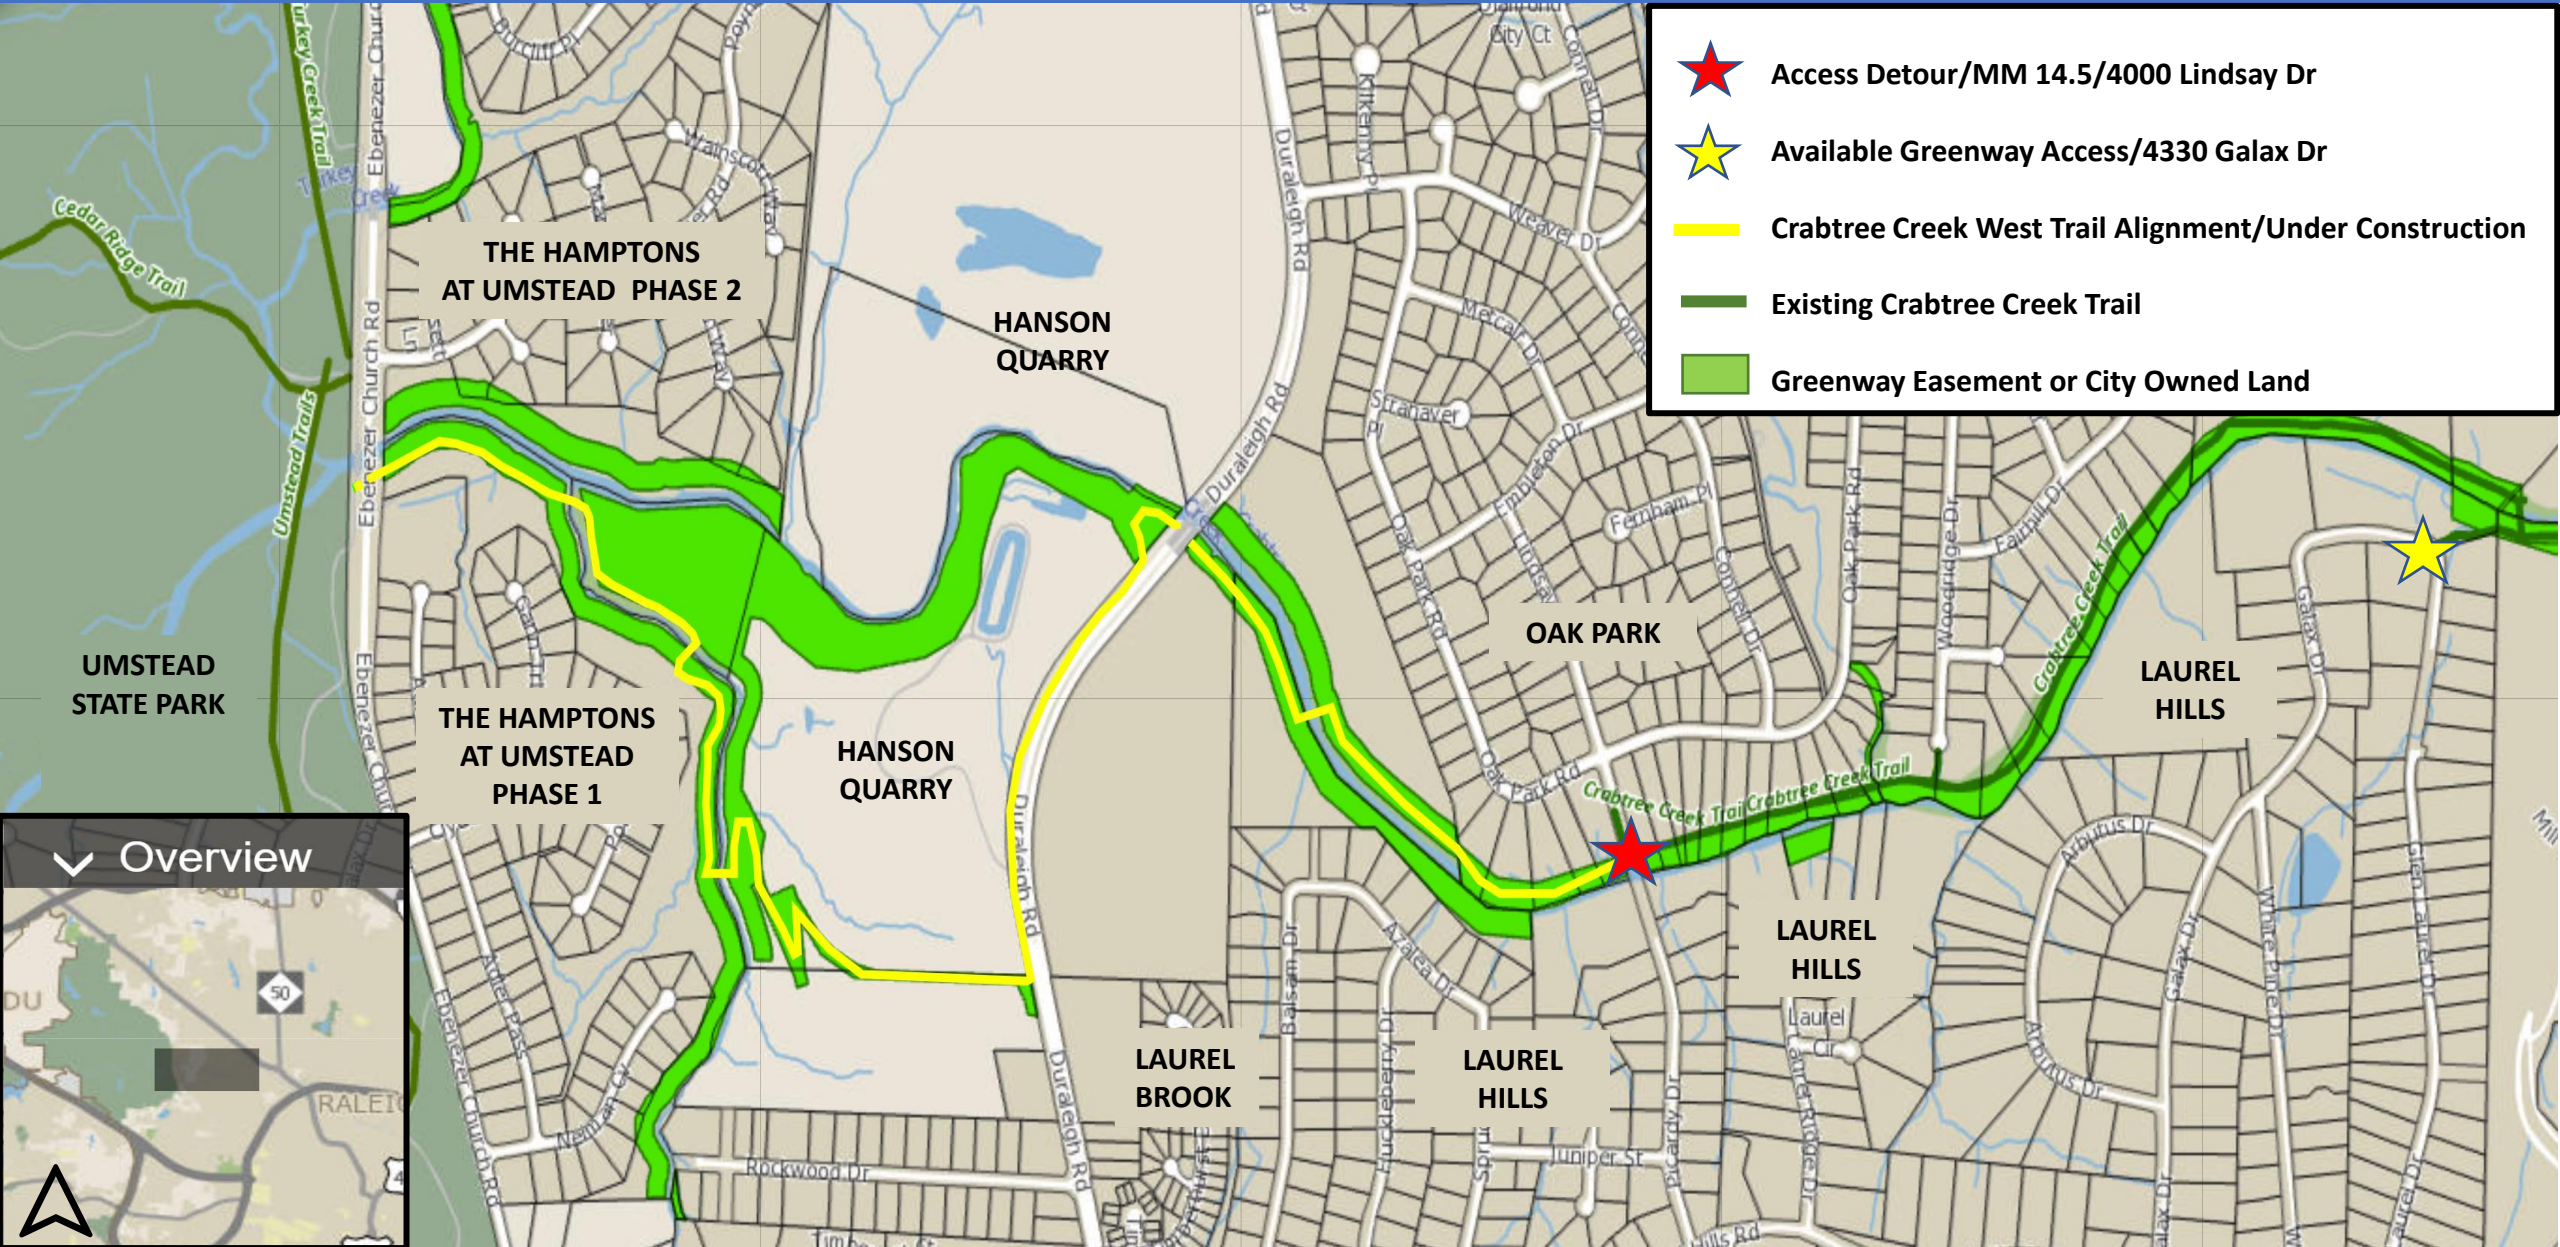

Crabtree Creek Detour at 4000 Lindsay Drive Mile Marker 14.5

-  Access Detour/MM 14.5/4000 Lindsay Dr
-  Available Greenway Access/4330 Galax Dr
-  Crabtree Creek West Trail Alignment/Under Construction
-  Existing Crabtree Creek Trail
-  Greenway Easement or City Owned Land

Overview