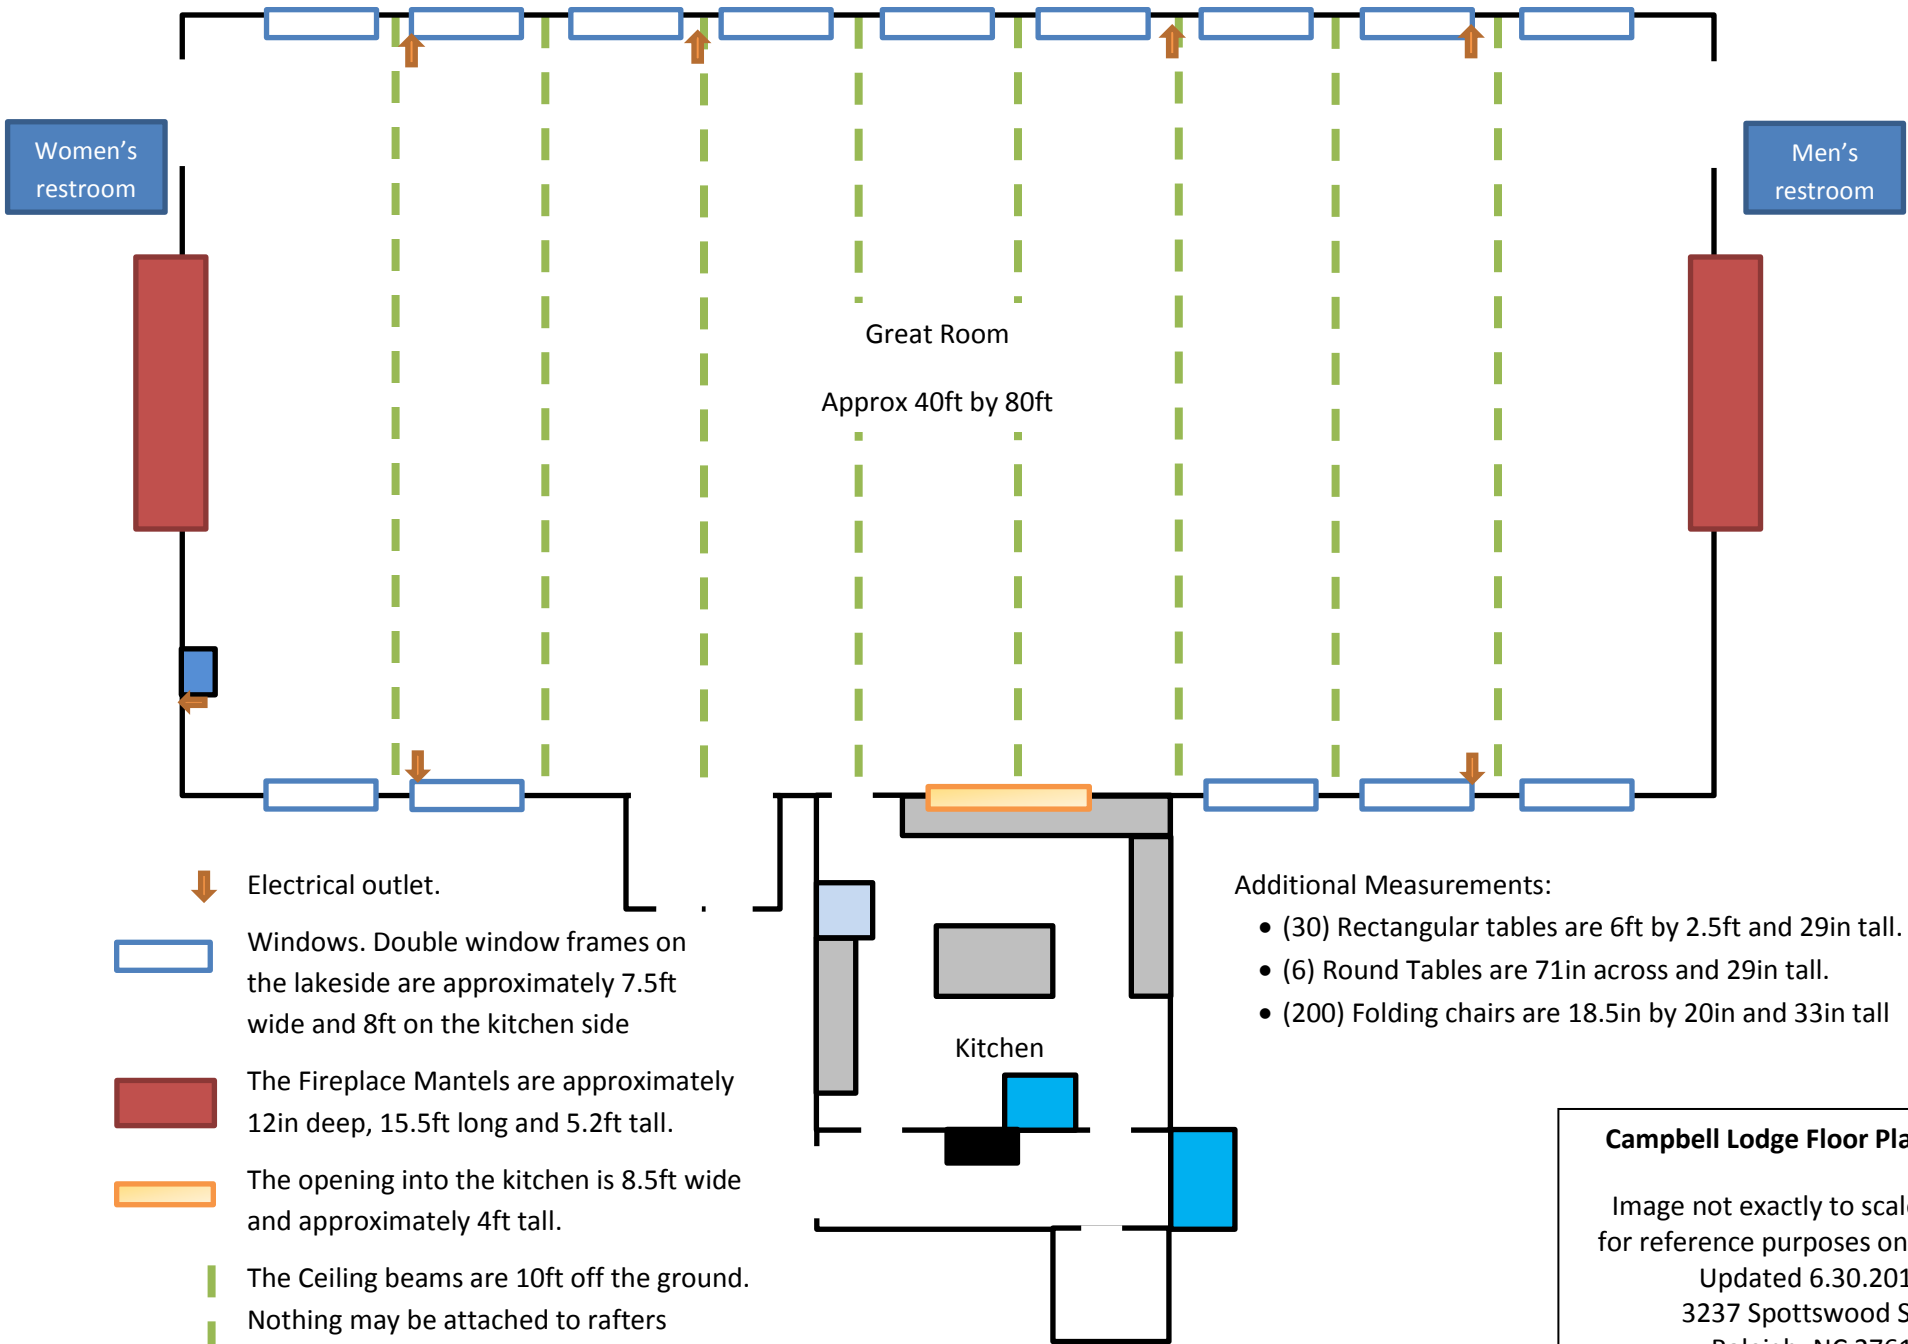

Lakeside

Campbell Lodge Floor Plan

Image not exactly to scale,
for reference purposes only
Updated 6.30.2017
3237 Spottswood St.
Raleigh, NC 27615