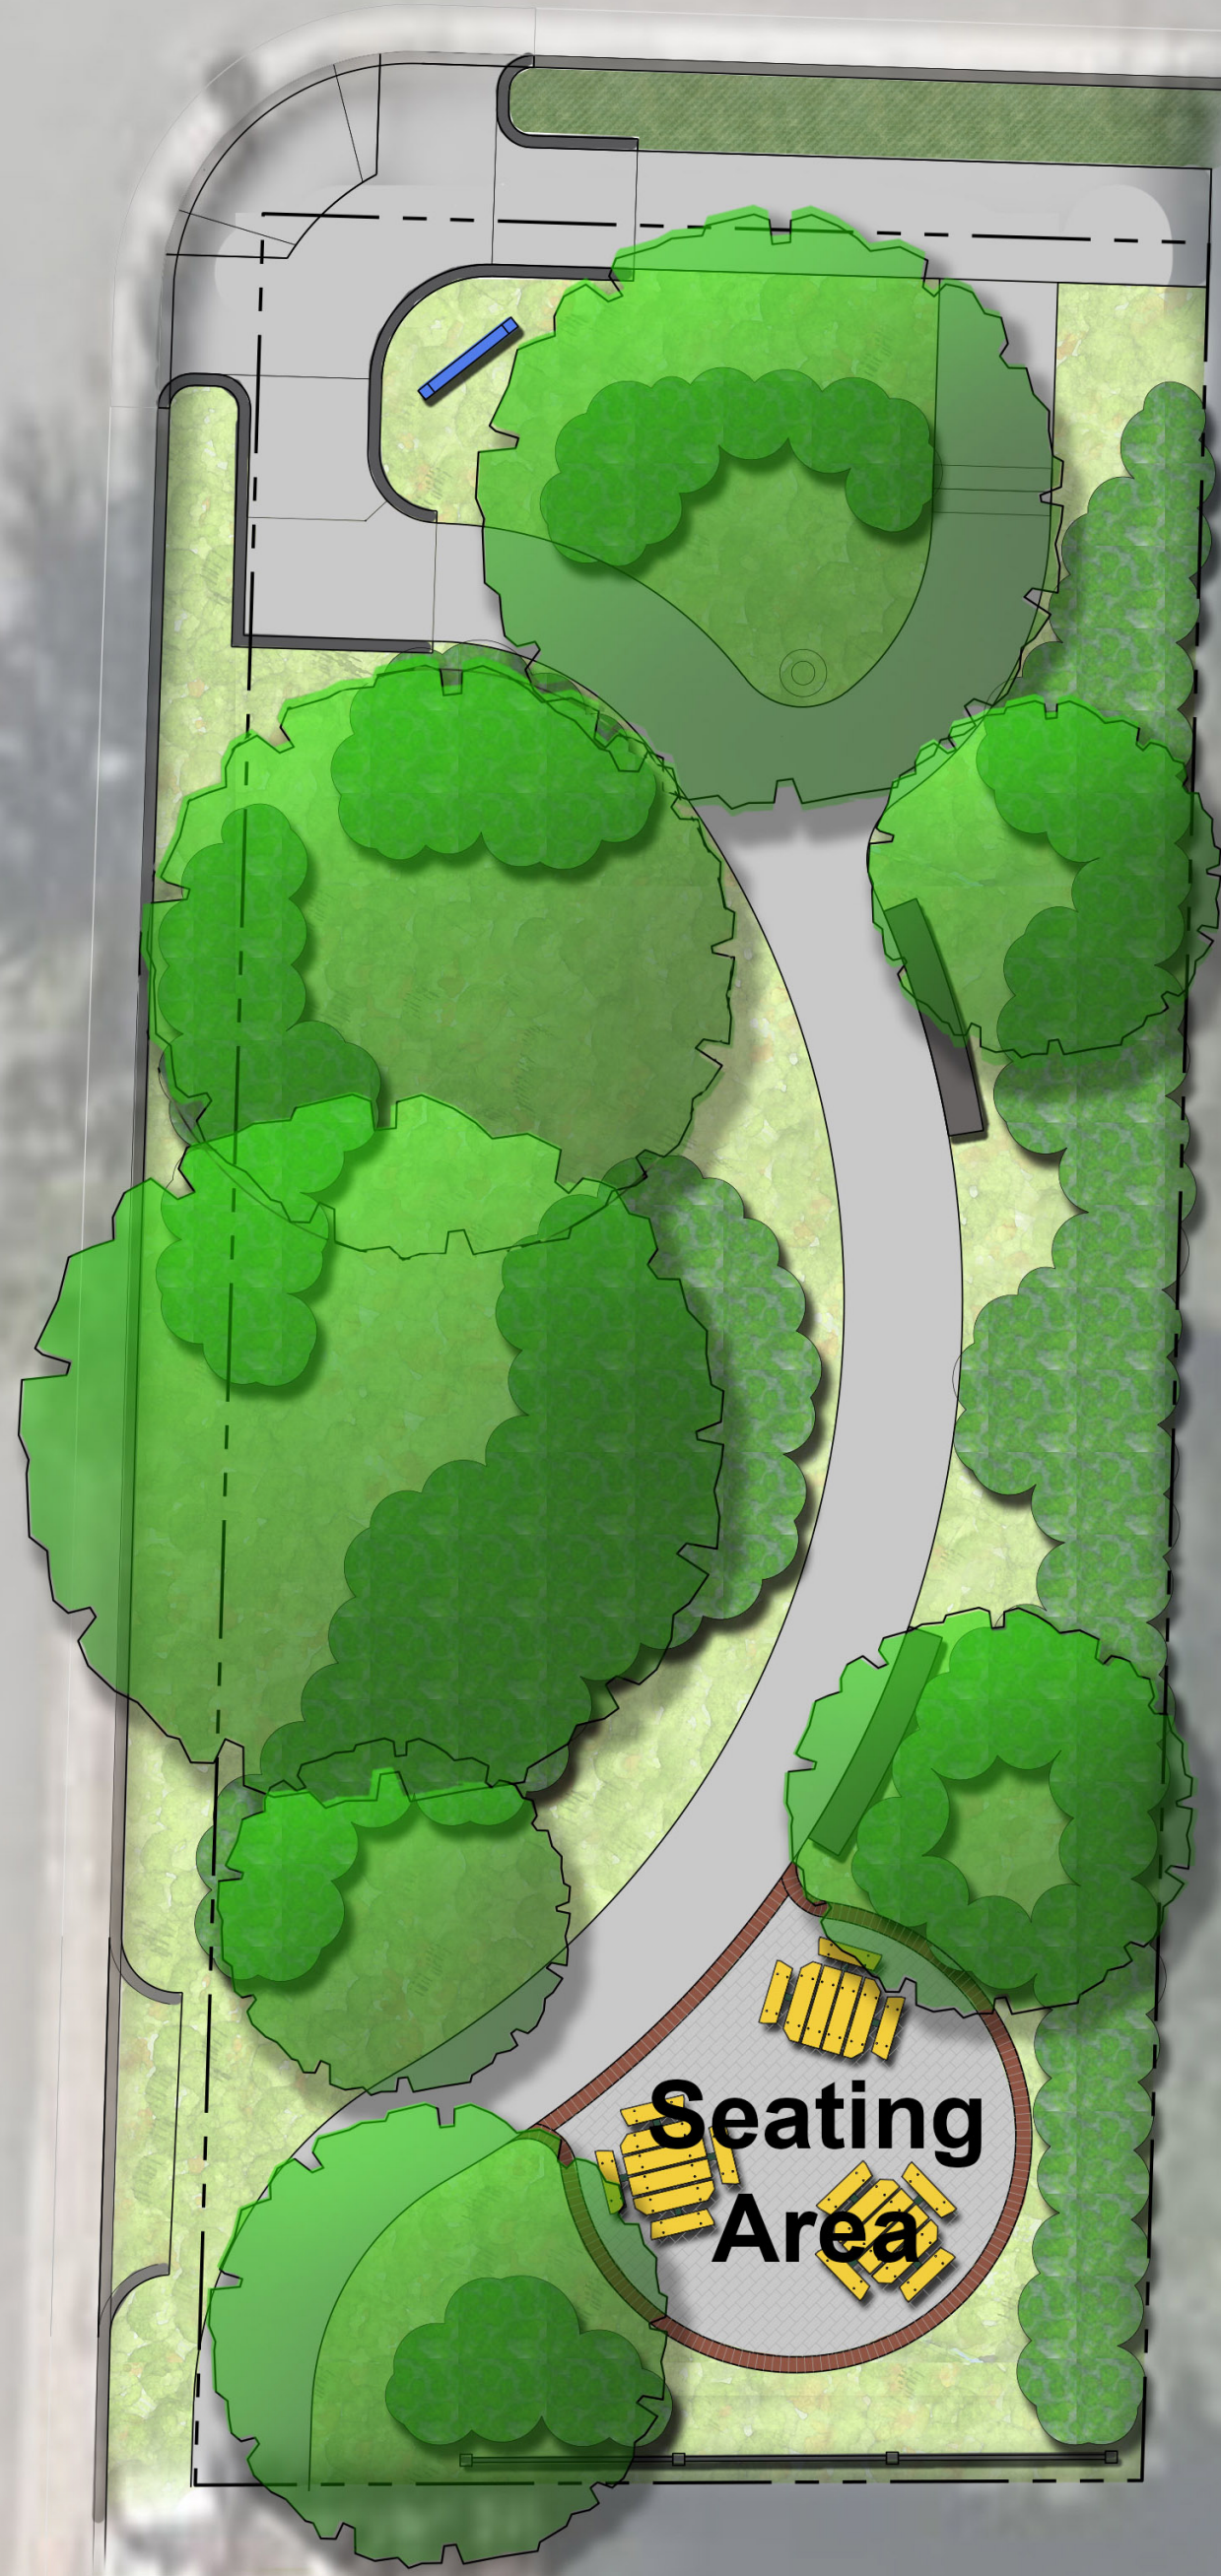

Playground

Basketball Court

Shelter

N. FISHER STREET

PENDER STREET

Fisher Street Park

COLOR KEY

- LEMON
- AQUA
- PURPLE
- LIME
- ORANGE/BLACK

PENDER STREET

N. CARVER STREET

Seating Area

John Stokes Memorial Garden