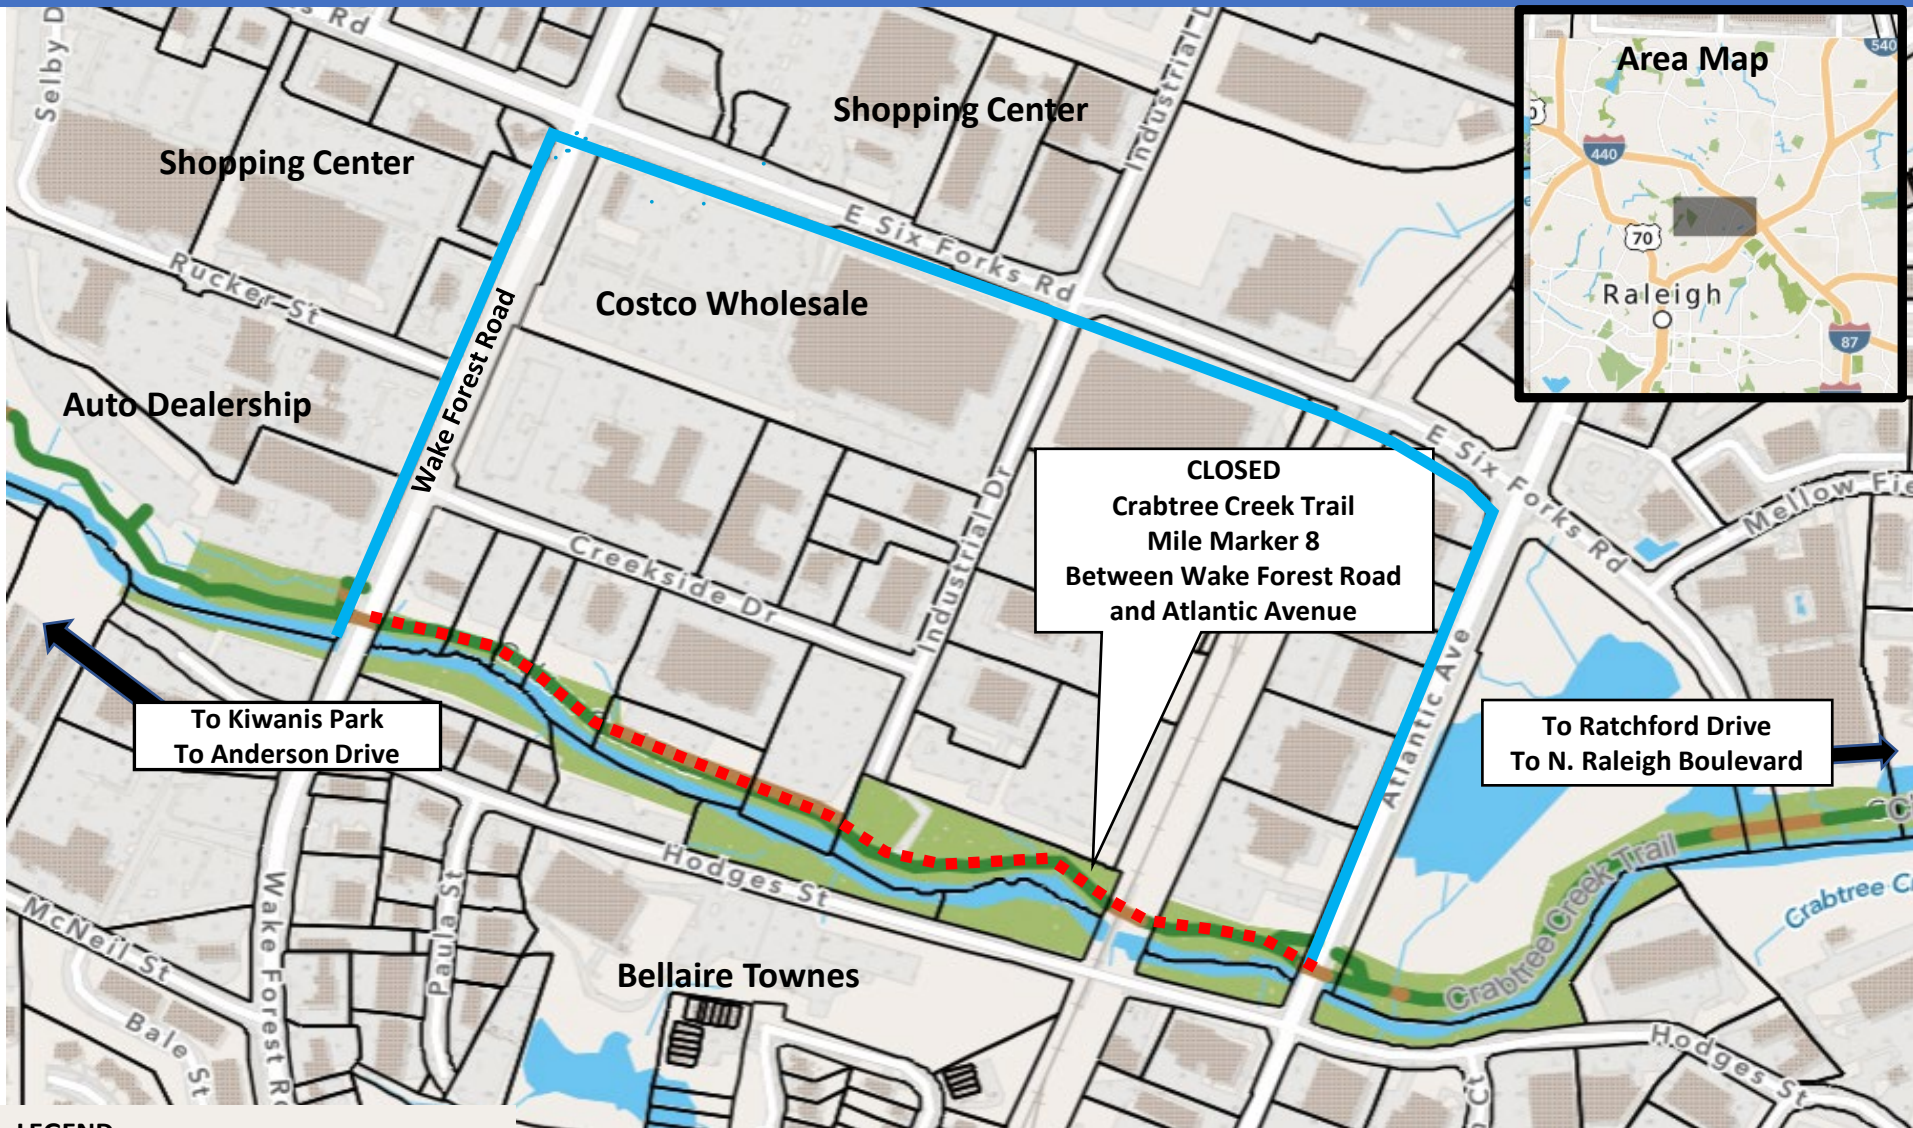

Crabtree Creek Trail Industrial Drive Closure and Detour

CLOSED
Crabtree Creek Trail
Mile Marker 8
Between Wake Forest Road
and Atlantic Avenue

To Kiwanis Park
To Anderson Drive

To Ratchford Drive
To N. Raleigh Boulevard

LEGEND

- Existing Greenway Trail 
- Trail Closure 
- Detour Route 