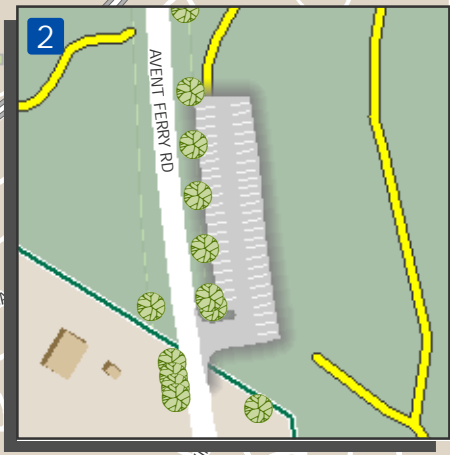

Parking for Lake Johnson Park

**Waterfront Parking Lot
Closed to all traffic**

From: September 28, 2020

To: March 2021

**Lot will be opened
earlier if possible.**

1 Water Front Program Center
Parking Lot

2 South Parking Lot

Closed

Closed

3 Lake Dam Parking Lot

4 Library Overflow Parking Lot
(Weekends Only)

5 TGC Woodland Center Parking Lot
6 Athens Drive Stadium Parking Lot

**Lake Dam Parking Lot
closed to all traffic**

From: September 28, 2020

To: March 2021

**Lot will be opened earlier
if possible**

#	Parking Area
[Grey Box]	Paved Lot
[Stippled Box]	Gravel Lot
[Yellow Line]	Greenway Trails
[Green Outline]	Park Boundary

0 0.25 0.5
Miles
6/23/2014