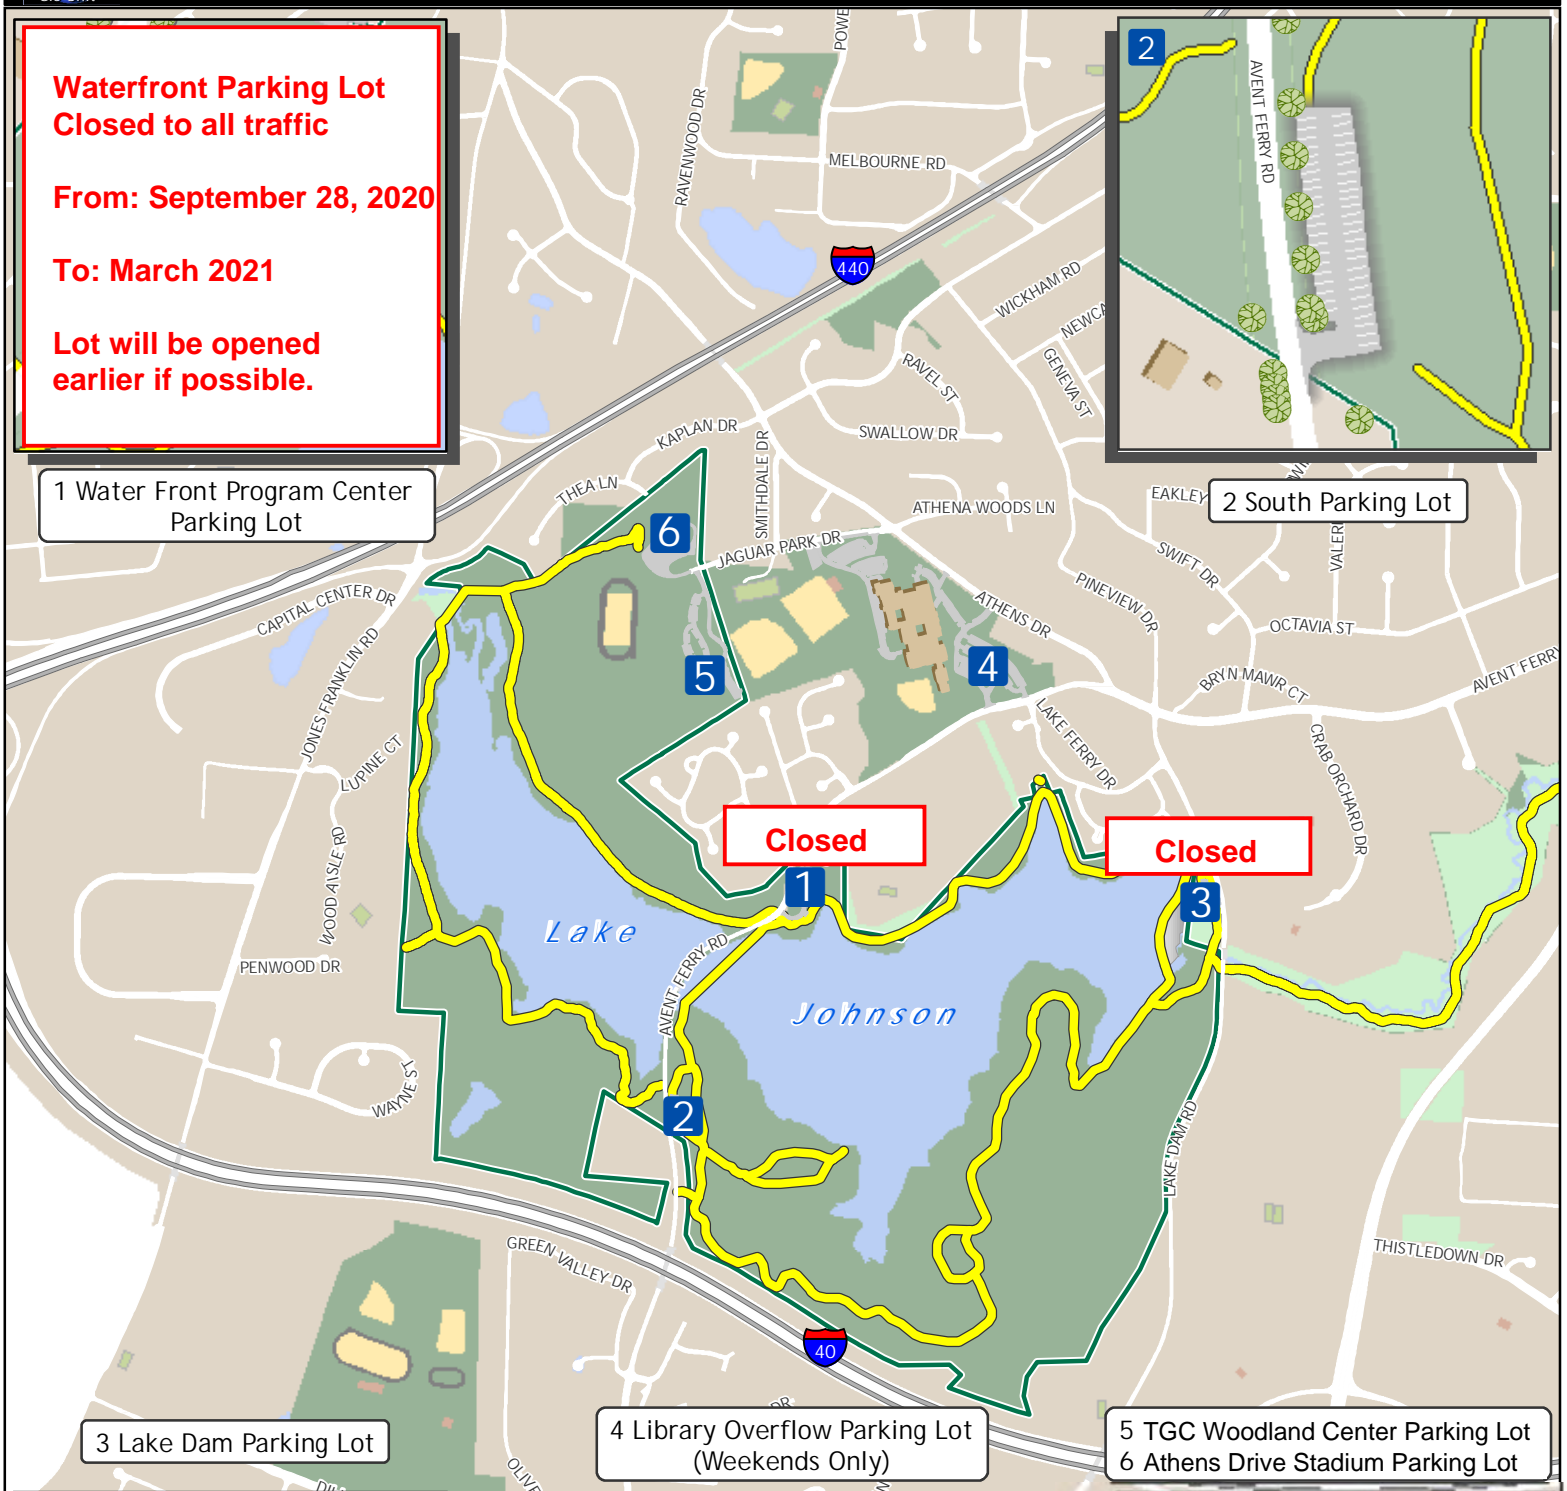

Parking for Lake Johnson Park

**Waterfront Parking Lot
Closed to all traffic**

From: September 28, 2020

To: March 2021

**Lot will be opened
earlier if possible.**

1 Water Front Program Center
Parking Lot

2 South Parking Lot

Closed

Closed

3 Lake Dam Parking Lot

4 Library Overflow Parking Lot
(Weekends Only)

5 TGC Woodland Center Parking Lot
6 Athens Drive Stadium Parking Lot

**Lake Dam Parking Lot
closed to all traffic**

From: September 28, 2020

To: March 2021

**Lot will be opened earlier
if possible**

#	Parking Area
[Grey Box]	Paved Lot
[Stippled Box]	Gravel Lot
[Yellow Line]	Greenway Trails
[Green Outline]	Park Boundary

0 0.25 0.5
Miles
6/23/2014