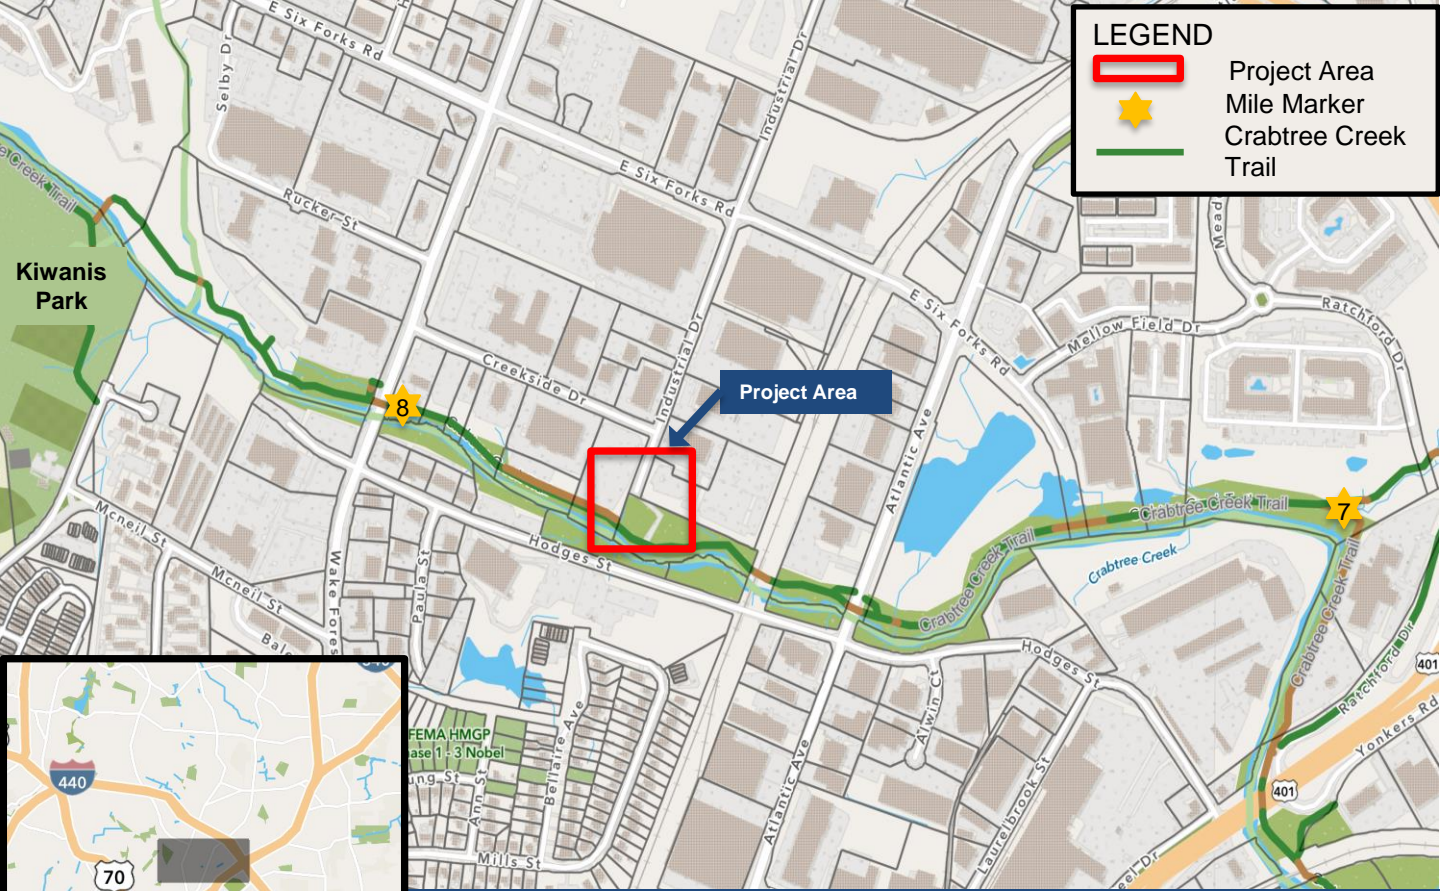

LEGEND

-  Project Area
-  Mile Marker
-  Crabtree Creek Trail

Neighborhood & Community Connections Program
**Midtown-St. Albans to Crabtree Creek Greenway Connector
 at Industrial Drive**