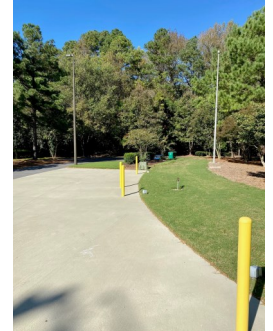

Food Truck Plaza

We are currently looking for food vendors for our 2021 season!

A part of the new renovation was the addition of a **Food Truck Plaza**, which will be the sole concessions provider for the complex during tournaments and City of Raleigh League play.

Walnut Creek Athletic Complex is a 204 acre, regionally acclaimed softball complex that recently reopened after a full renovation. It hosts year round softball and baseball tournaments ranging from youth to adult.

- ⇒ 9 Lighted Softball Fields
- ⇒ Over 40,000 visitors a year

The Food Truck Plaza is approx. 2000 sq. ft, it includes:

- ⇒ Great location, conveniently located in the middle of the complex, near one our ticket booths
- ⇒ Seating options next to the plaza and throughout the complex
- ⇒ The Food Truck Plaza has 3 NEMA 14-50R 50 Amp receptacles, as well as a water hose hook-up
- ⇒ There is also access to 6/3 & 8/1 SEOW 50 Amp, Outdoor Extension Cords

If you are interested in being a vendor at Walnut Creek Athletic Complex, please reach out to:

Toni Moyer
Facility Manager
Antoinette.Moyer@raleighnc.gov
(919) 996-2127

NOTE: All vendors must have up-to-date permits and be registered with the City of Raleigh.

PARKS, RECREATION
AND CULTURAL
RESOURCES

Walnut Creek Athletic
Complex
1201 Sunnybrook Road
919-996-2127
parks/raleighnc.gov