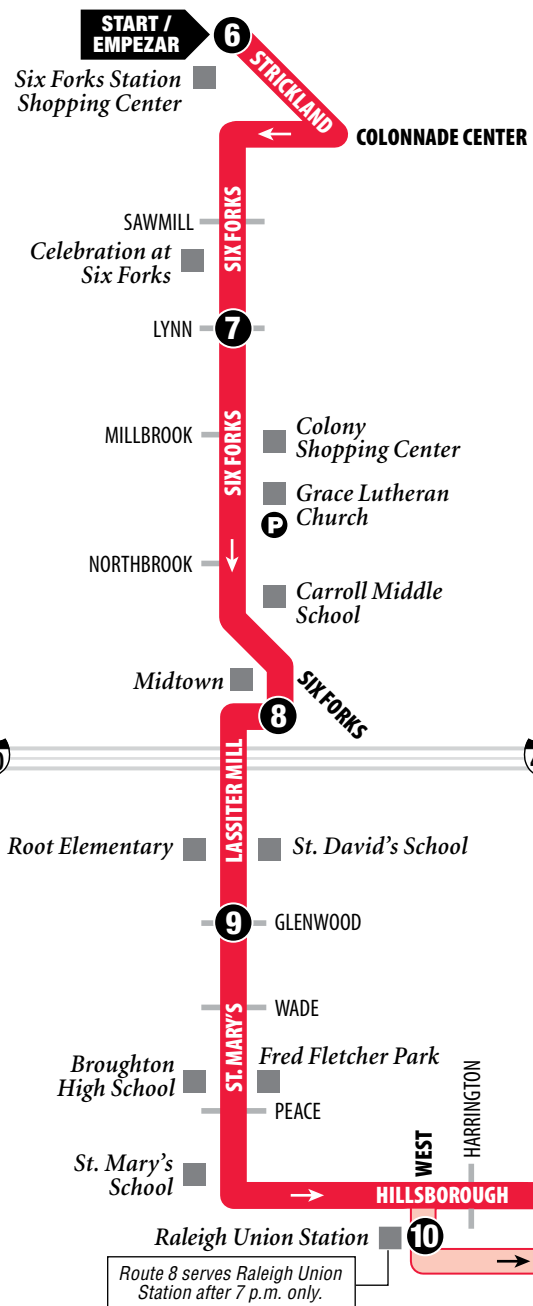

ROUTE 8 Six Forks

Inbound to Downtown

See Outbound on Other Side

Hacia el centro de la ciudad

Para rutas saliendo del centro ver el reverso

LEGEND

- █ Regular Route
  Ruta de Autobús
- █ Infrequent Service
  Servicio poco frecuente
- **1** Timepoint
  Horario de paradas
- **T** Transfer Point
  Punto Traslado
- 1,2L,3X Connecting Routes
  Rutas que conectan
- **P** Park & Ride Lot
  Estacionamiento para usuarios de transporte colectivo
- Point of Interest
  Sitios de interés

©2018, GoRaleigh
Design by Smartmaps, Inc.

GoRaleigh Station

Connecting Bus Services
(Servicios para hacer conexiones)

GoRaleigh Routes: 1,2,3, 4,5,6,7,10,11,12,13,15,16, 18,19,21,22,40X,55X

GoTriangle Routes: 100,102,105,300,301,305, CRX,DRX,FRX,KRX,WRX,ZWX
(Subject to change without notice. (Sujeto a cambio sin noticia.)

Inbound to Downtown

Hacia el centro de la ciudad

MONDAY-FRIDAY / LUNES-VIERNES

	6 Six Forks at Strickland	7 Six Forks at Lynn	8 Midtown	9 St. Mary's at Glenwood	10 Raleigh Union Station	11 GoRaleigh Station
AM	6:13	6:21	6:30	6:36	—	6:54
	6:43	6:51	7:00	7:06	—	7:24
	7:13	7:21	7:30	7:36	—	7:54
	7:43	7:51	8:00	8:06	—	8:24
	8:13	8:21	8:30	8:36	—	8:54
	8:43	8:51	9:00	9:06	—	9:24
	9:13	9:21	9:30	9:36	—	9:54
	9:43	9:51	10:00	10:06	—	10:24
	10:13	10:21	10:30	10:36	—	10:54
	11:13	11:21	11:30	11:36	—	11:54
PM	12:13	12:21	12:30	12:36	—	12:54
	1:13	1:21	1:30	1:36	—	1:54
	2:13	2:21	2:30	2:36	—	2:54
	3:13	3:21	3:30	3:36	—	3:54
	4:13	4:21	4:30	4:36	—	4:54
	4:43	4:51	5:00	5:06	—	5:24
	5:13	5:21	5:30	5:36	—	5:54
	5:43	5:51	6:00	6:06	—	6:24
	6:13	6:21	6:30	6:36	—	6:54
	6:43	6:51	7:00	7:06	7:12	7:24
	7:43	7:51	8:00	8:06	8:12	8:24
	8:43	8:51	9:00	9:06	9:12	9:24
	9:43	9:51	10:00	10:06	10:12	10:24
	10:43	10:51	11:00	—	—	—

WEEKEND & HOLIDAYS / SERVICIOS PARA FINES DE SEMANA Y DIAS FESTIVOS

	6 Six Forks at Strickland	7 Six Forks at Lynn	8 Midtown	9 St. Mary's at Glenwood	10 Raleigh Union Station	11 GoRaleigh Station
AM	7:43	7:51	8:00	8:06	—	8:24
	8:43	8:51	9:00	9:06	—	9:24
	9:43	9:51	10:00	10:06	—	10:24
	10:43	10:51	11:00	11:06	—	11:24
	11:43	11:51	12:00	12:06	—	12:24
PM	12:43	12:51	1:00	1:06	—	1:24
	1:43	1:51	2:00	2:06	—	2:24
	2:43	2:51	3:00	3:06	—	3:24
	3:43	3:51	4:00	4:06	—	4:24
	4:43	4:51	5:00	5:06	—	5:24
	5:43	5:51	6:00	6:06	—	6:24
	6:43	6:51	7:00	7:06	7:12	7:24
	7:43	7:51	8:00	8:06	8:12	8:24
	8:43	8:51	9:00	9:06	9:12	9:24
	9:43	9:51	10:00	10:06	10:12	10:24
	10:43	10:51	11:00	—	—	—

Track your bus live, right now!

Download the free app:

Translocrider.com