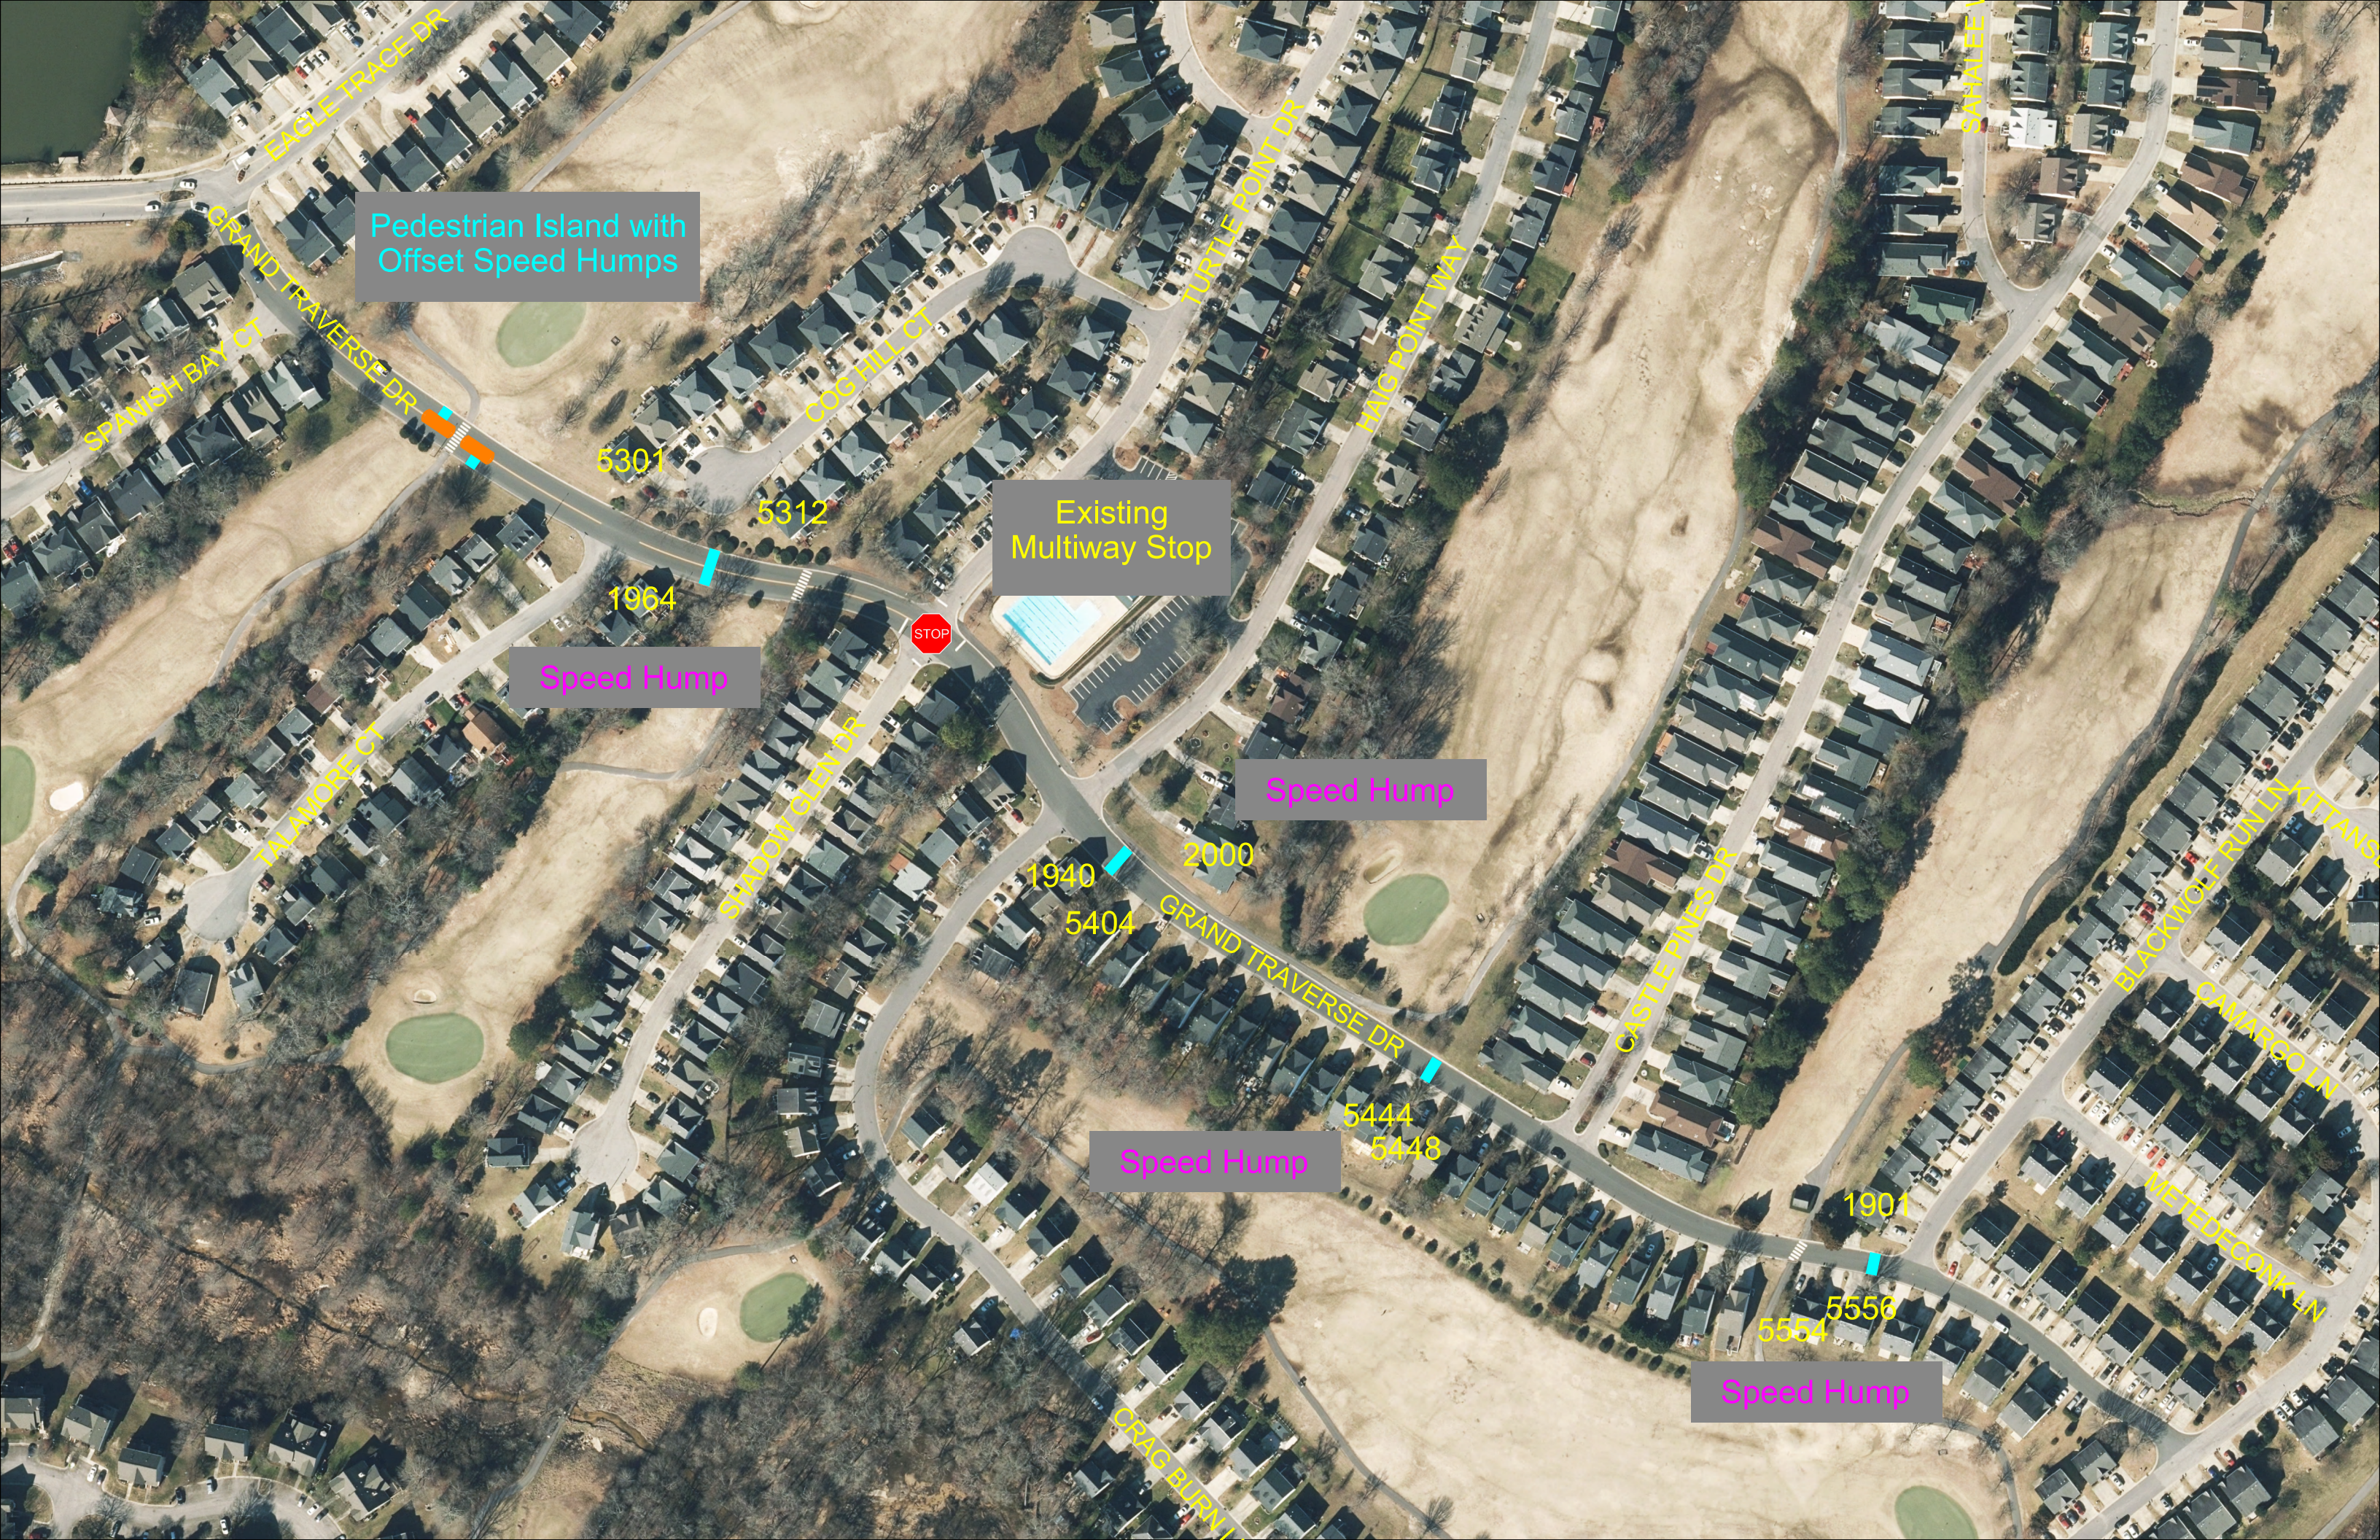

Pedestrian Island with
Offset Speed Humps

Existing
Multiway Stop

Speed Hump

Speed Hump

Speed Hump

Speed Hump

SPANISH BAY CT

GRAND TRAVERSE DR

TALAMORE CT

SHADOW GLEN DR

ORAG BURN

COG HILL CT

TURTLE POINT DR

HAIG POINT WAY

CASTLE PINES DR

BLACK WOLF RUN LN

GAMARGO LN

METEDECONK LN

SAHALEEN

5301

5312

1964

1940

5404

2000

5444

5448

1901

5554

5556