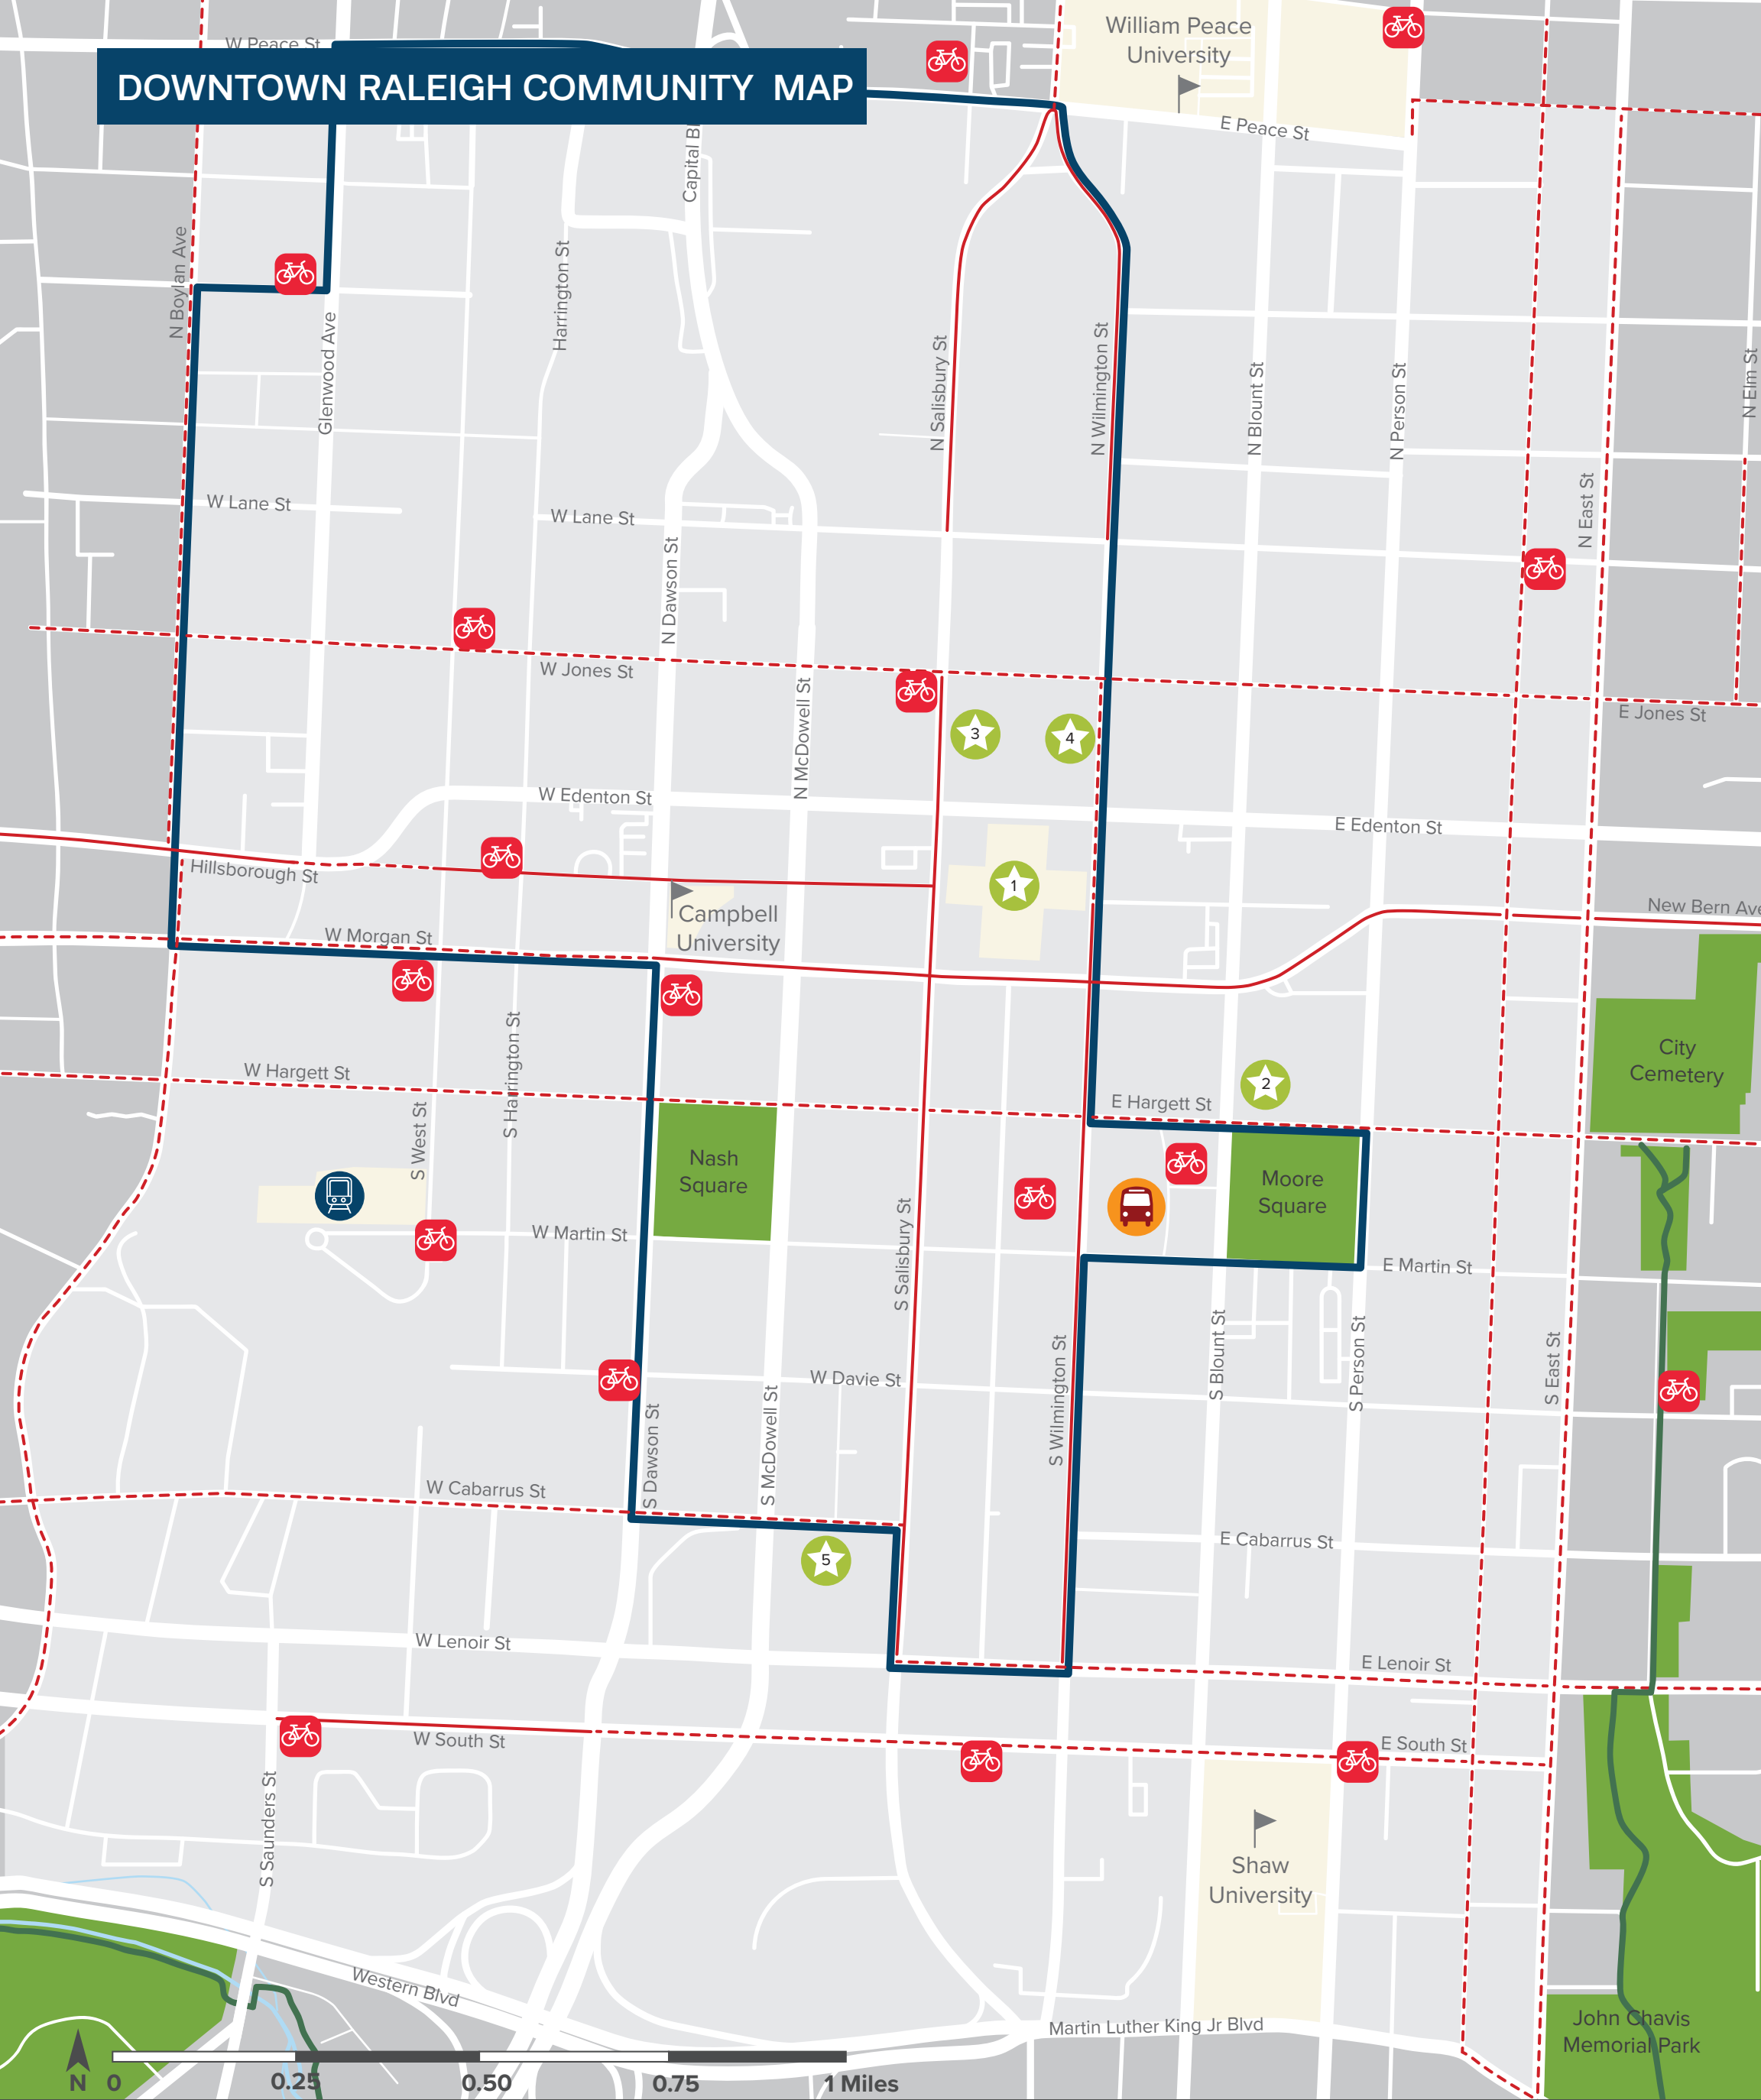

DOWNTOWN RALEIGH COMMUNITY MAP

GoSmart Your journey matters.

brought to you by

Disclaimer: This map represents the Downtown area features as of January 2020. For the most up-to-date information, please visit raleighnc.gov/gosmart. While we have made an effort to provide a current (as of January 2020) high quality and usable map, the information is advisory only.

- Point of Interest
- College/University
- Citrix Cycle Station
- Raleigh Union Station
- Greenway Trail
- Bicycle Friendly Road
- Dedicated Bicycle Lane

- GoRaleigh Station
- R-Line Downtown Circulator

For more information about bus routes and schedules, go to www.goraleigh.org

- State Capitol Building
- Marbles Kids Museum
- NC Museum of Natural Sciences
- NC Museum of History
- Raleigh Convention Center

- Parks
- Streams