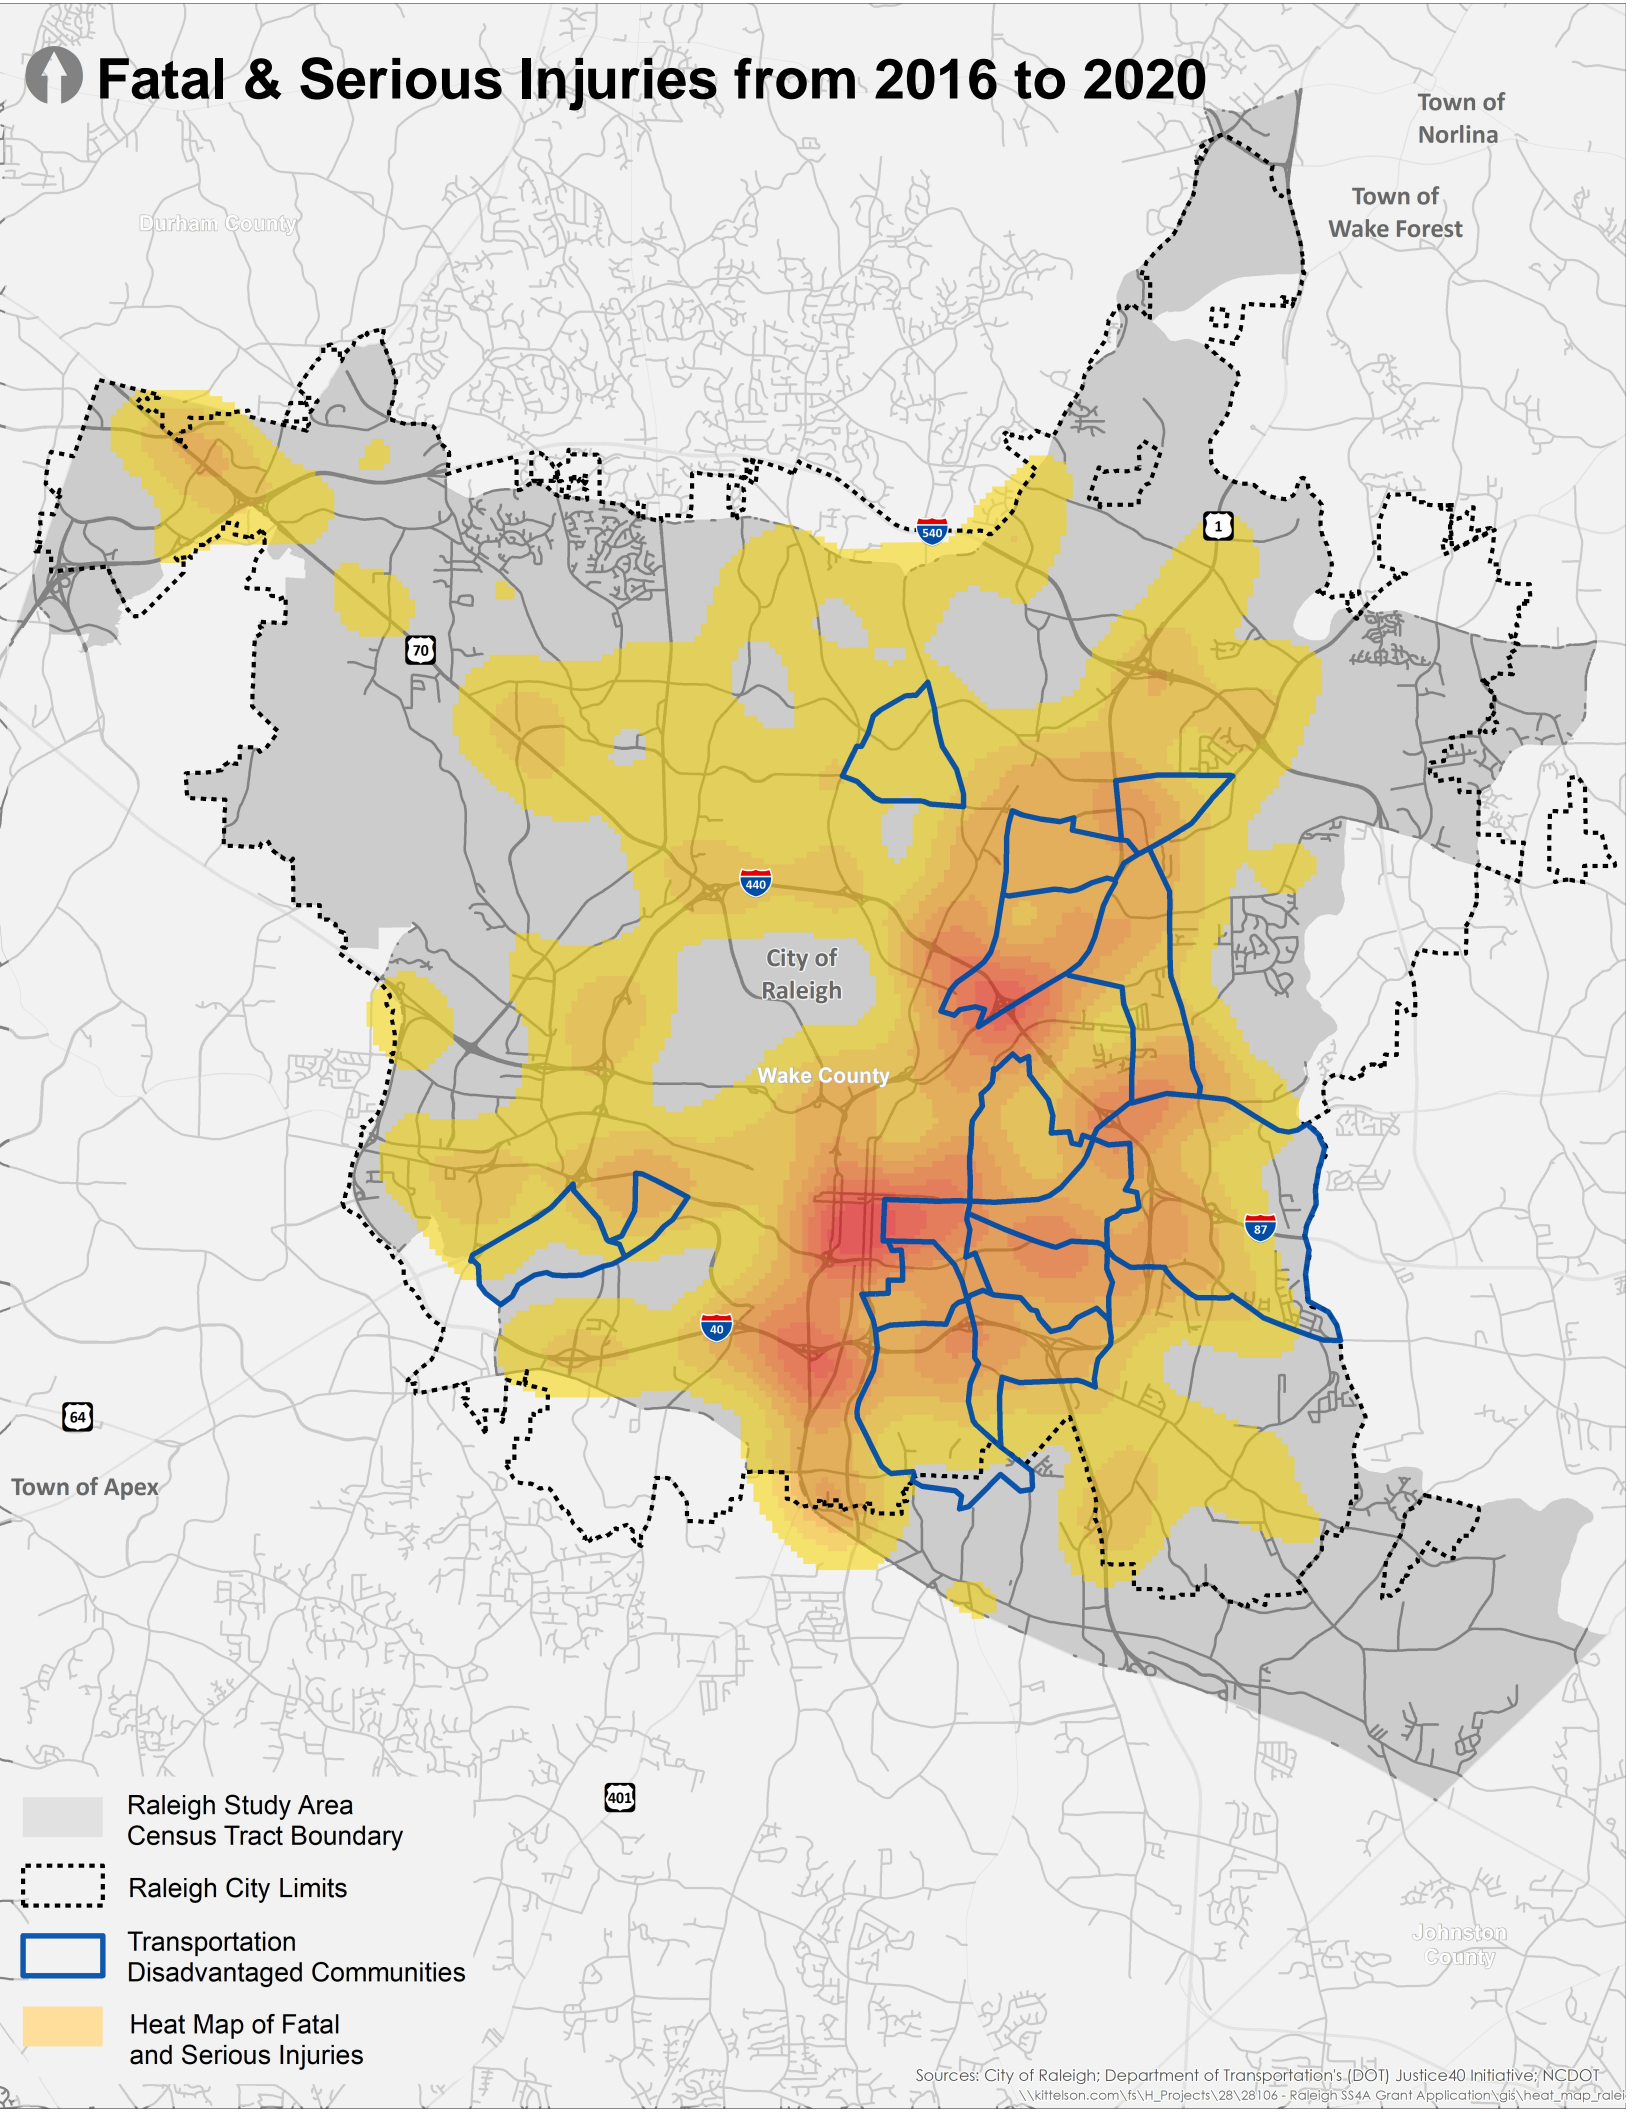

Fatal & Serious Injuries from 2016 to 2020

- Raleigh Study Area
Census Tract Boundary
- Raleigh City Limits
- Transportation
Disadvantaged Communities
- Heat Map of Fatal
and Serious Injuries